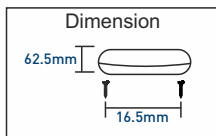

DISC FULL GLOW SLIM SURFACE PANEL

- COMPACT DESIGN
- FULL GLOW
- RIMLESS

PRODUCT DESCRIPTION	PRODUCT CODE	WATTAGE	LUMEN	CARTON QUANTITY	MRP(₹)
5W 6500K	PCDF005C1617	5W	400	30	349.00
5W 3000K	PCDF005W1616	5W	350	30	349.00
5W Red	PCDF005R1612	5W	-	30	349.00
5W Green	PCDF005G1613	5W	-	30	349.00
5W Blue	PCDF005B1614	5W	-	30	349.00
5W Pink	PCDF005P1615	5W	-	30	349.00

AVAILABLE COLOURS