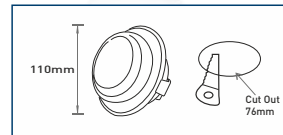

AVAILABLE COLOURS

NEW

JADE RBP DOWNLIGHTER

- 3 IN 1 CHANGING JUNCTION BOX (SWITCHABLE - RED /BLUE/PURPLE)

PRODUCT DESCRIPTION	PRODUCT CODE	WATTAGE	CARTON QUANTITY	MRP(₹)
3W RBP	DCJD003T1657	3W	20	245.00

DUOLITE 2 IN ONE DOWNLIGHTER