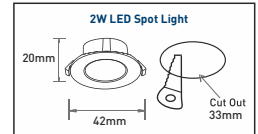

KOLOR DOT SPOTLIGHT

- FOCUS LIGHT
- COMPACT SIZE
- MAINTENANCE FREE
- INTEGRATED DRIVER

PRODUCT DESCRIPTION	PRODUCT CODE	WATTAGE	CARTON QUANTITY	MRP(₹)
2W 6500K	SCKD002C1692	2W	20	199.00
2W 3000K	SCKD002W1693	2W	20	199.00
2W Blue	SCKD002B1694	2W	20	199.00
2W Green	SCKD002G1695	2W	20	199.00
2W Red	SCKD002R1696	2W	20	199.00

AVAILABLE COLOURS

NEW