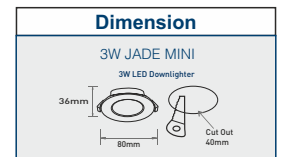

• COMPACT DESIGN • BRIGHT LIGHT
• EASY FIT TO JUNCTION BOX

PRODUCT DESCRIPTION	PRODUCT CODE	WATTAGE	CARTON QUANTITY	MRP(₹)
3W 6500K	DCJD003C1458	3W	20	225.00
3W 3000K	DCJD003W1459	3W	20	225.00
3W RED	DCJD003R1460	3W	20	225.00
3W BLUE	DCJD003B1461	3W	20	225.00
3W GREEN	DCJD003G1462	3W	20	225.00

AVAILABLE COLOURS

PRODUCT DESCRIPTION	PRODUCT CODE	WATTAGE	LUMEN	CARTON QUANTITY	MRP(₹)
36W 6500K	PCVP036C2018	36W	3600	1	3900.00