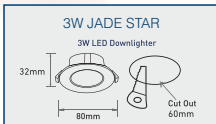

JADE STAR DOWNLIGHTER

- COMPACT DESIGN
- IDEAL FOR SMALL JUNCTION BOXES
- AVAILABLE IN RED, BLUE, GREEN, PINK, YELLOW & WHITE

PRODUCT DESCRIPTION	PRODUCT CODE	WATTAGE	CARTON QUANTITY	MRP(₹)
3W 6500K	DCJS003C1636	3W	20	225.00
3W 3000K	DCJS003W1637	3W	20	225.00
3W RED	DCJS003R1638	3W	20	225.00
3W BLUE	DCJS003B1639	3W	20	225.00
3W GREEN	DCJS003G1640	3W	20	225.00
3W PINK	DCJS003P1647	3W	20	225.00