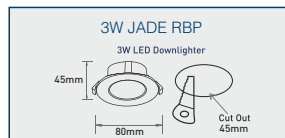

JADE RBP DOWNLIGHTER

- 3 IN 1 CHANGING JUNCTION BOX (SWITCHABLE - RED /BLUE/PURPLE)

PRODUCT DESCRIPTION	PRODUCT CODE	WATTAGE	CARTON QUANTITY	MRP(₹)
3W RBP	DCJD003T1657	3W	20	245.00