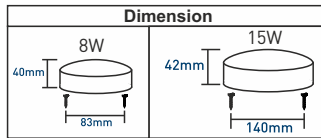

MAGNA LED SURFACE PANEL

• EASY TO INSTALL • COMPACT DESIGN
• WIDE LIGHT DISTRIBUTION

PRODUCT DESCRIPTION	PRODUCT CODE	WATTAGE	LUMEN	CARTON QUANTITY	MRP(₹)
8W 6500K ROUND	PCMG008C1558	8W	720	20	450.00
8W 3000K ROUND	PCMG008W1560	8W	640	20	450.00
8W PINK ROUND	PCMG008P1587	8W	-	20	450.00
8W GREEN ROUND	PCMG008G1588	8W	-	20	450.00
8W BLUE ROUND	PCMG008B1589	8W	-	20	450.00
8W RED ROUND	PCMG008R1590	8W	-	20	450.00
8W PURPLE ROUND	PCMG008L1591	8W	-	20	450.00
15W 6500K ROUND	PCMG015C1561	15W	1500	20	750.00
15W 3000K ROUND	PCMG015W1563	15W	1350	20	750.00
15W PINK ROUND	PCMG015P1592	15W	-	20	750.00
15W GREEN ROUND	PCMG015G1593	15W	-	20	750.00
15W BLUE ROUND	PCMG015B1594	15W	-	20	750.00
15W RED ROUND	PCMG015R1595	15W	-	20	750.00
15W PURPLE ROUND	PCMG015L1596	15W	-	20	750.00

AVAILABLE COLOURS

JADE MINI LED DOWNLIGHTER