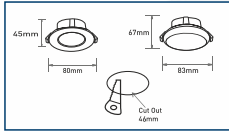

JADE DOWNLIGHTER

- COMPACT DESIGN • BRIGHT LIGHT
- EASY FIT TO JUNCTION BOX

PRODUCT DESCRIPTION	PRODUCT CODE	WATTAGE	CARTON QUANTITY	MRP(₹)
3W 6500K	DCJD003C1143	3W	20	195.00
3W 3000K	DCJD003W1145	3W	20	195.00
3W RED	DCJD003R1195	3W	20	195.00
3W BLUE	DCJD003B1196	3W	20	195.00
3W GREEN	DCJD003G1197	3W	20	195.00
3W PINK	DCJD003P1565	3W	20	195.00
6W 6500K	DCJD006C1146	6W	20	325.00
6W 3000K	DCJD006W1148	6W	20	325.00
6W RED	DCJD006R1199	6W	20	325.00
6W BLUE	DCJD006B1200	6W	20	325.00
6W GREEN	DCJD006G1201	6W	20	325.00
6W PINK	DCJD006P1566	6W	20	325.00