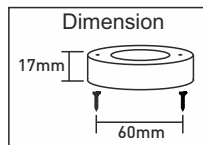

DISC MINI SLIM SURFACE PANEL