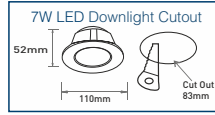

JADE DOWNLIGHTER

- STRONG ALUMINIUM BODY • BRIGHT LIGHT
- PERFECT FIT FOR JUNCTION BOX

PRODUCT DESCRIPTION	PRODUCT CODE	WATTAGE	CARTON QUANTITY	MRP(₹)
7W 6500K	DCJD007C1315	7W	20	525.00
7W 3000K	DCJD007W1319	7W	20	525.00
7W RED	DCJD007R1317	7W	20	525.00
7W BLUE	DCJD007B1316	7W	20	525.00
7W GREEN	DCJD007G1318	7W	20	525.00
7W PINK	DCJD007P1320	7W	20	525.00