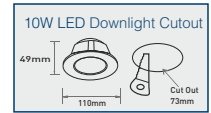

JADE DOWNLIGHTER

- STRONG ALUMINIUM BODY • BRIGHT LIGHT
- PERFECT FIT FOR JUNCTION BOX

PRODUCT DESCRIPTION	PRODUCT CODE	WATTAGE	CARTON QUANTITY	MRP(₹)
10W 6500K	DCJD010C1630	10W	20	750.00
10W 3000K	DCJD010W1631	10W	20	750.00
10W RED	DCJD010R1632	10W	20	750.00
10W BLUE	DCJD010B1632	10W	20	750.00
10W GREEN	DCJD010G1635	10W	20	750.00
10W PINK	DCJD010P1634	10W	20	750.00