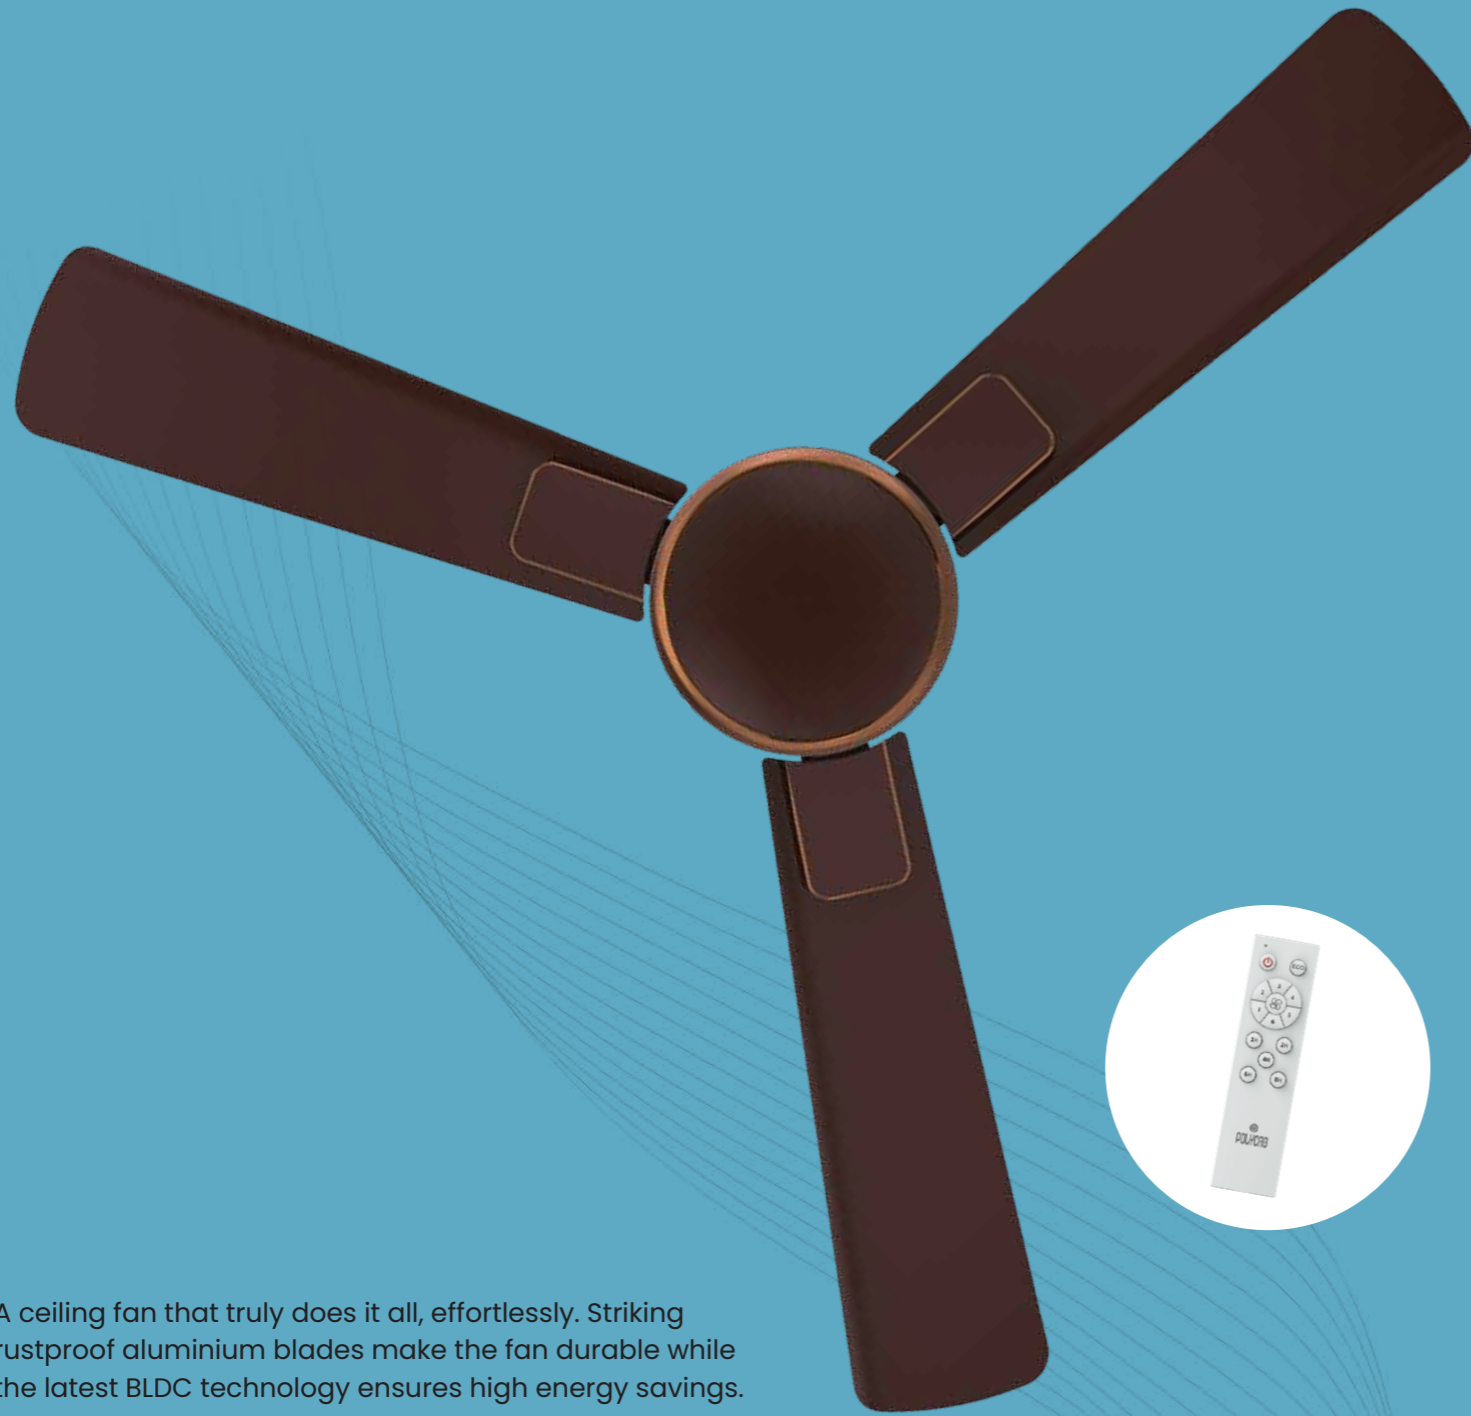

PEARL
WHITE GOLD

PEARL
MIST GOLD

ESPRESSO
BROWN

ELANZA BLDC

A ceiling fan that truly does it all, effortlessly. Striking rustproof aluminium blades make the fan durable while the latest BLDC technology ensures high energy savings.