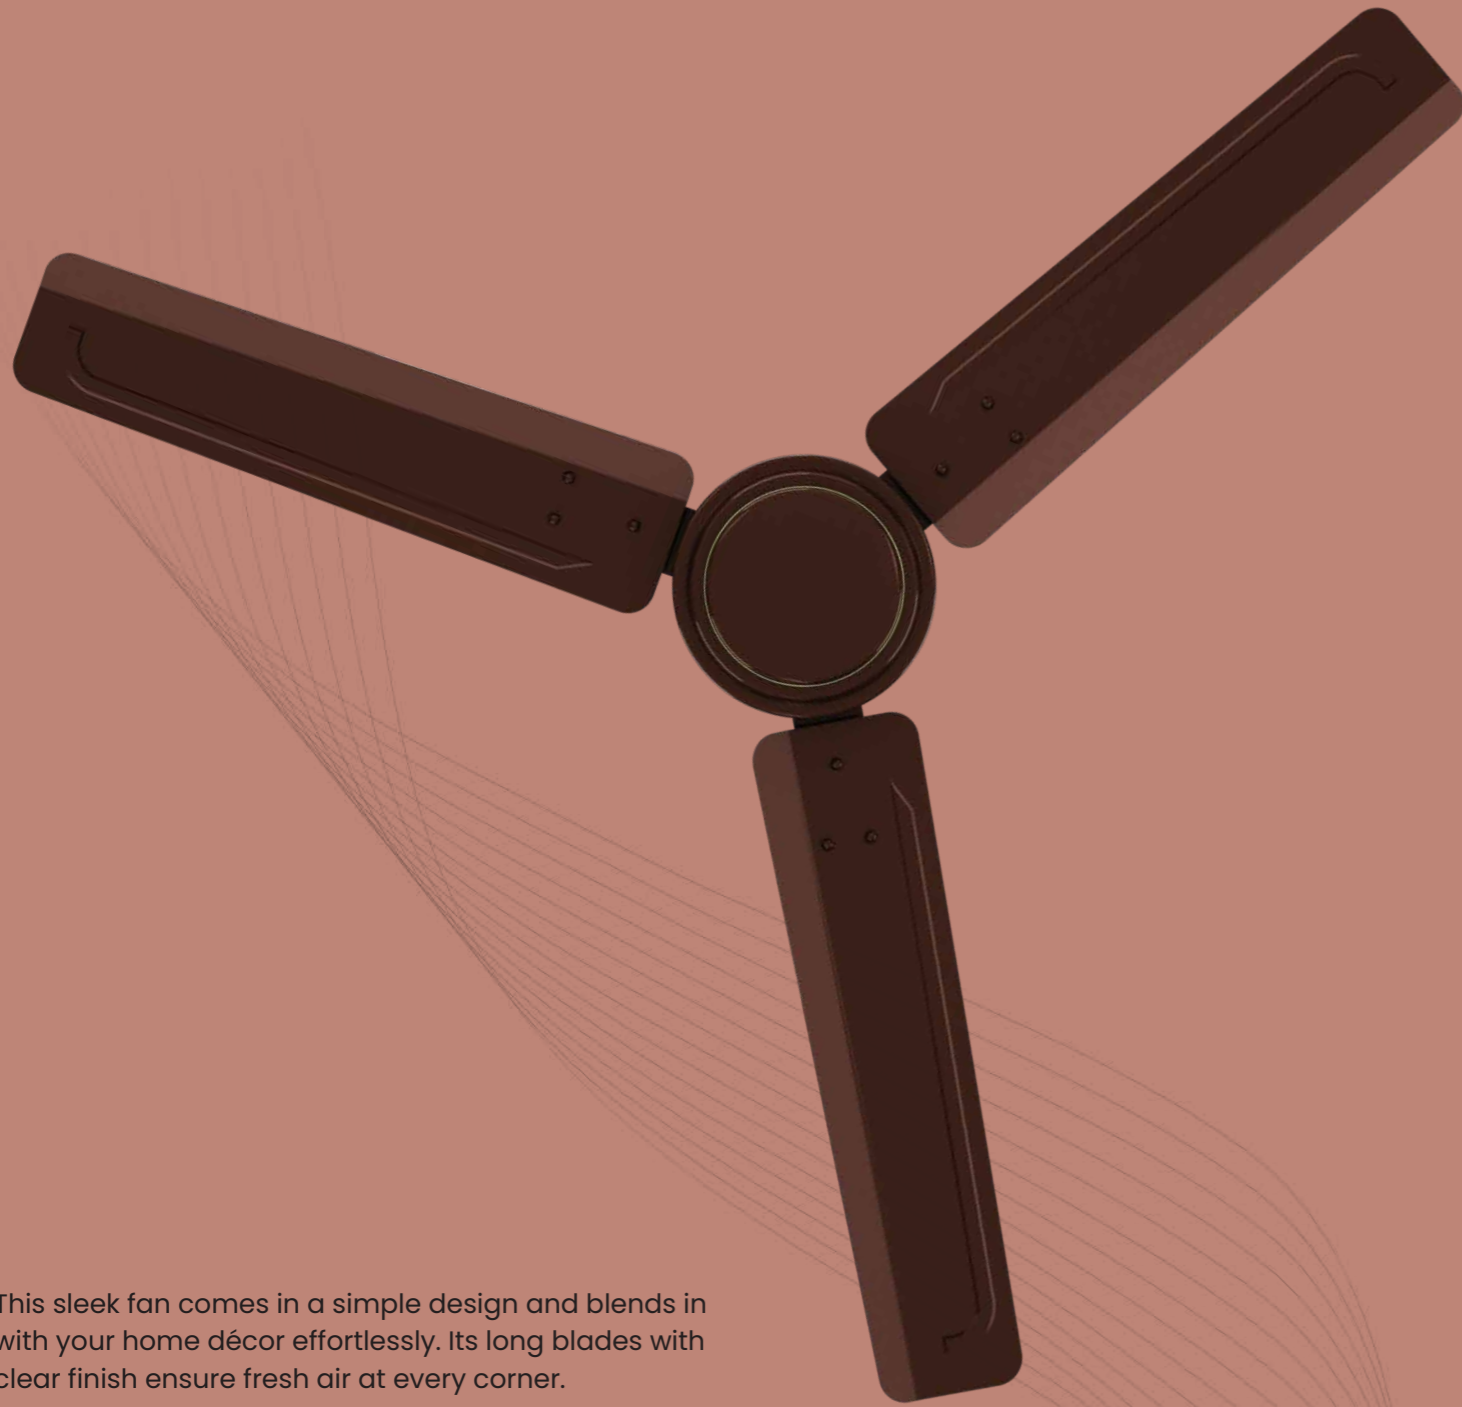

CREAMY
WHITE

LUSTER
BROWN

SMOKE
BROWN

ZOOMER

This sleek fan comes in a simple design and blends in with your home décor effortlessly. Its long blades with clear finish ensure fresh air at every corner.

- Corrosion-resistant G-Tech blades
- Longer blades • High-gloss mirror finish • 2-year warranty