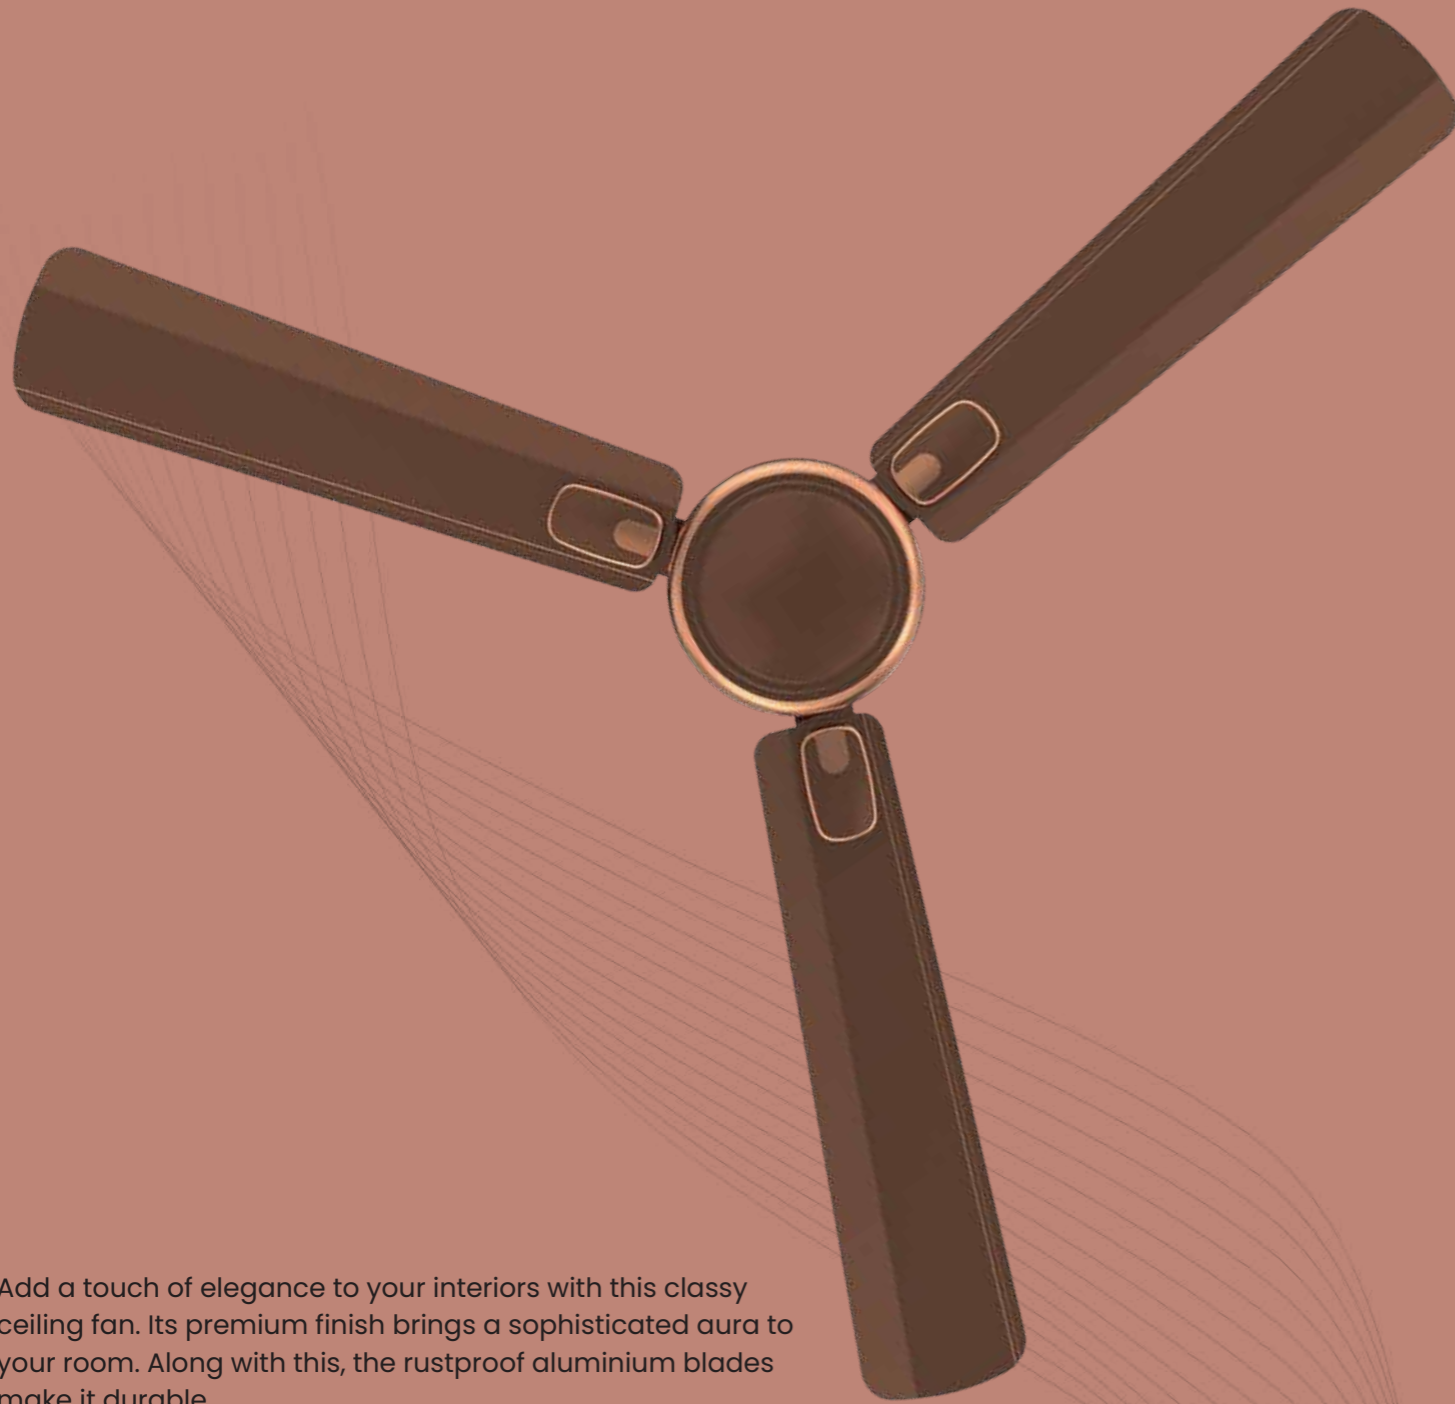

- Premium matt finish blades • Broad blade design
- High-speed operation • 3-year warranty

**MATT
SAND STONE**

**MATT
SNOW WHITE**

ZOOMER PRIME

Add a touch of elegance to your interiors with this classy ceiling fan. Its premium finish brings a sophisticated aura to your room. Along with this, the rustproof aluminium blades make it durable.