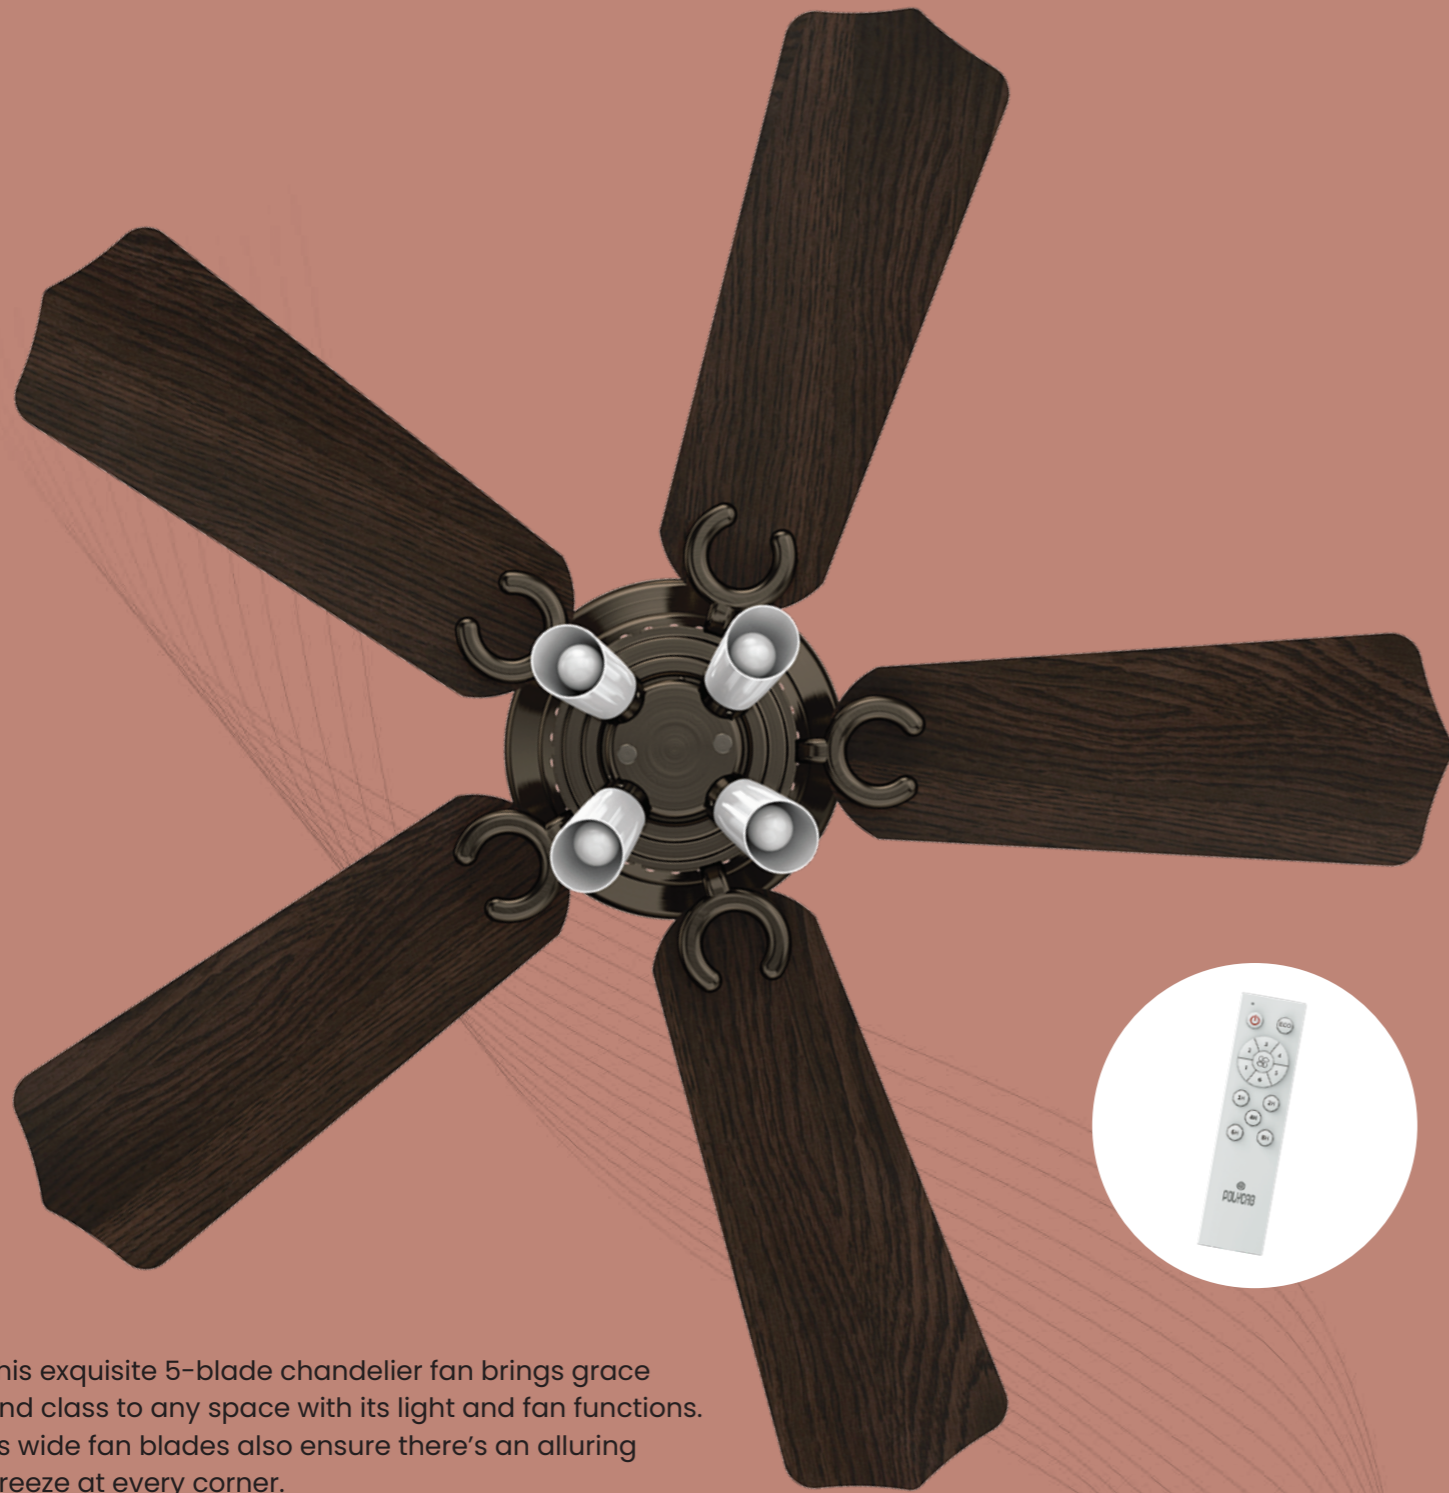

POISE *BLDC*

This exquisite 5-blade chandelier fan brings grace and class to any space with its light and fan functions. Its wide fan blades also ensure there's an alluring breeze at every corner.

- Antique finish • Inbuilt underlights • 5-blade design
- Energy-efficient BLDC motor • 2-year warranty
- Saves up to 65% on your electricity bills*

*Savings as compared to a 75W ceiling fan. Terms and Conditions apply.