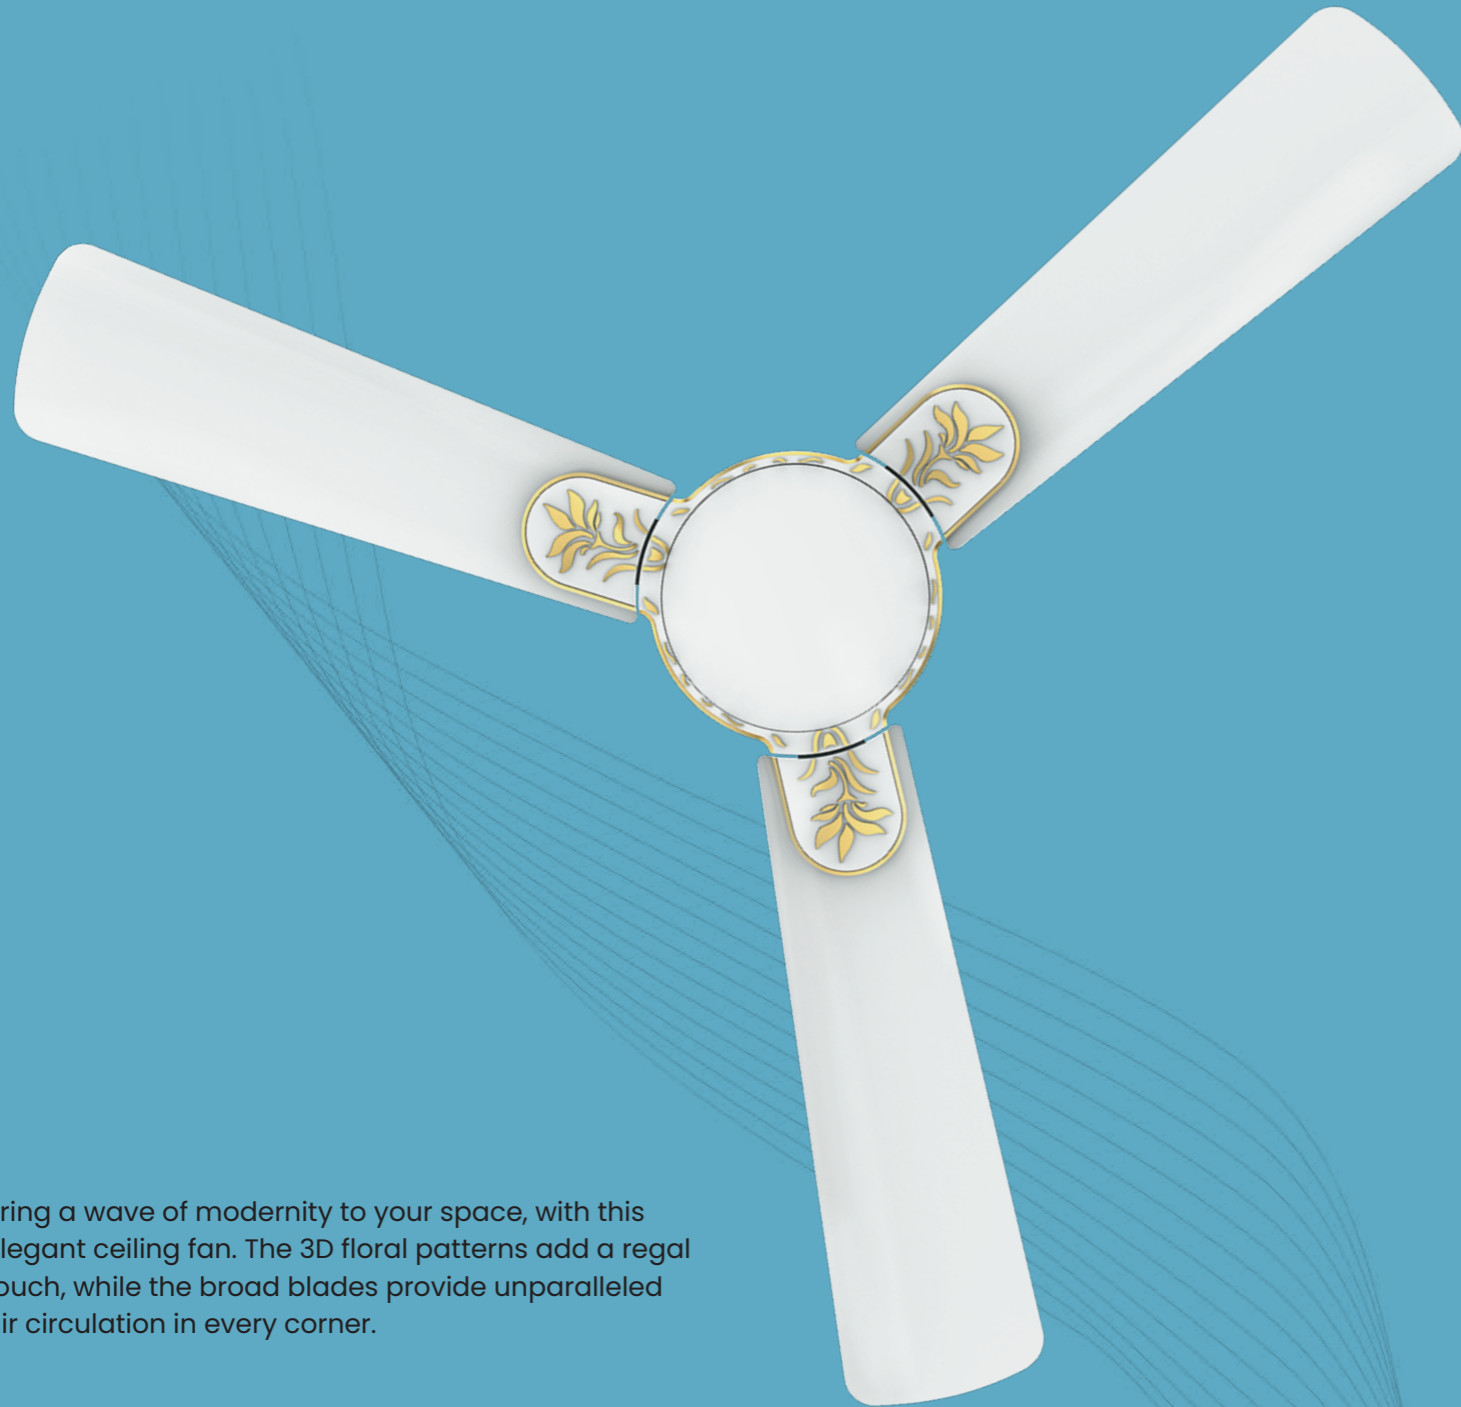

ELEGANZ PLUS

Bring a wave of modernity to your space, with this elegant ceiling fan. The 3D floral patterns add a regal touch, while the broad blades provide unparalleled air circulation in every corner.

- High-gloss mirror finish • Broad blade design
- Rustproof aluminium blades • 3-year warranty