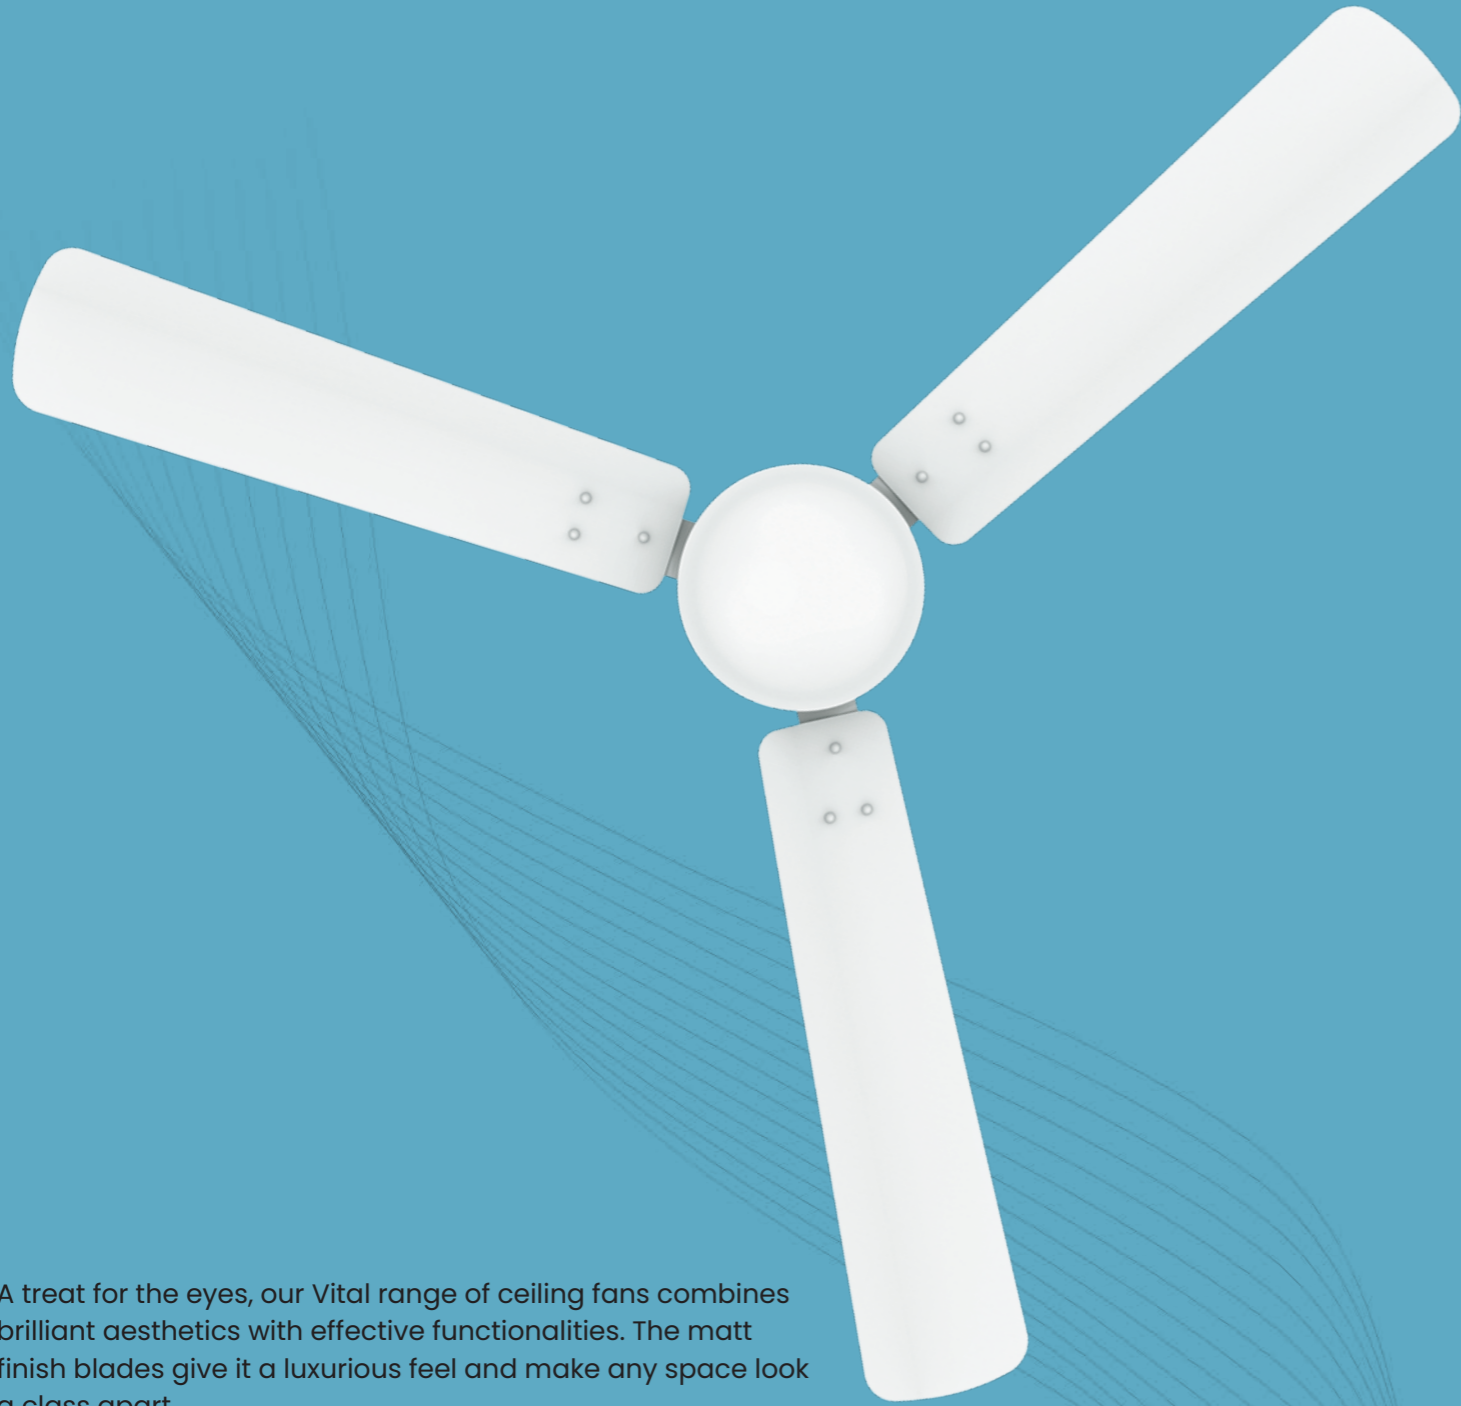

- High-gloss mirror finish • Broad blade design
- Rustproof aluminium blades • 3-year warranty

**METALLIC
COPPER**

**METALLIC
DESERT DUNE**

**METALLIC
ROAST COFFEE**

SATIN WHITE

VITAL

A treat for the eyes, our Vital range of ceiling fans combines brilliant aesthetics with effective functionalities. The matt finish blades give it a luxurious feel and make any space look a class apart.