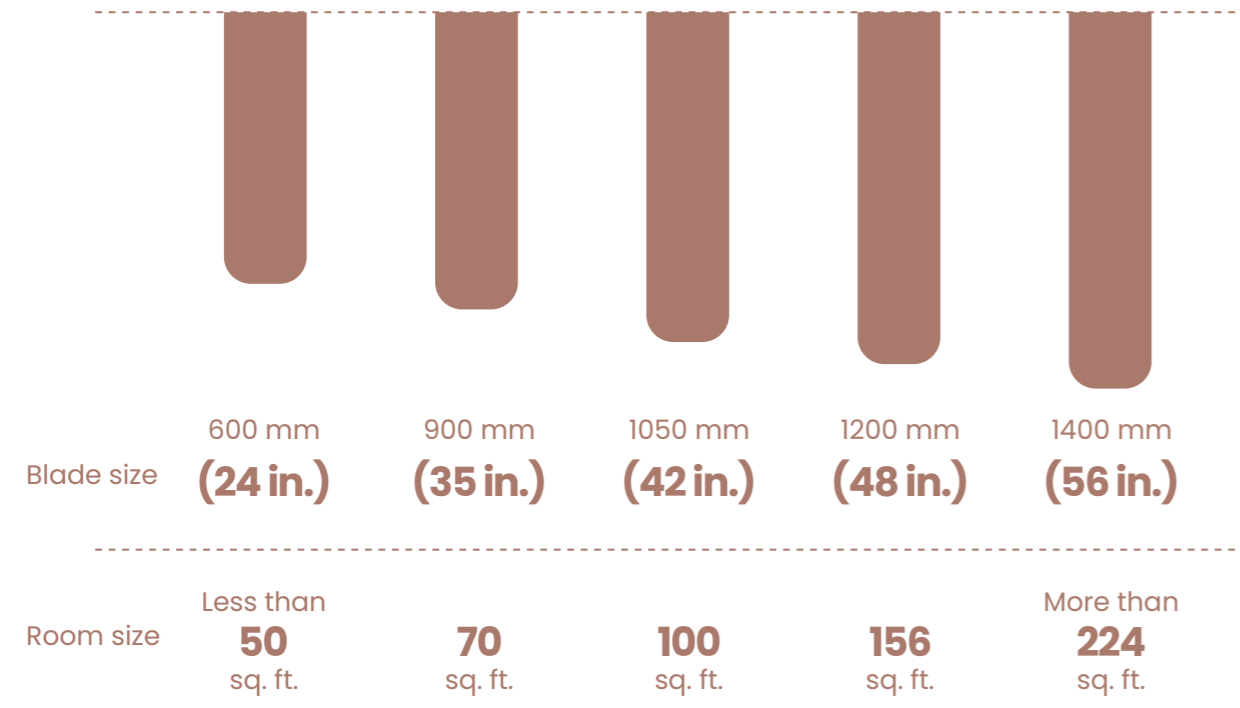

FIND THE PERFECT FIT FOR YOUR ROOM

Find the recommended blade span size, based on the area of your room.