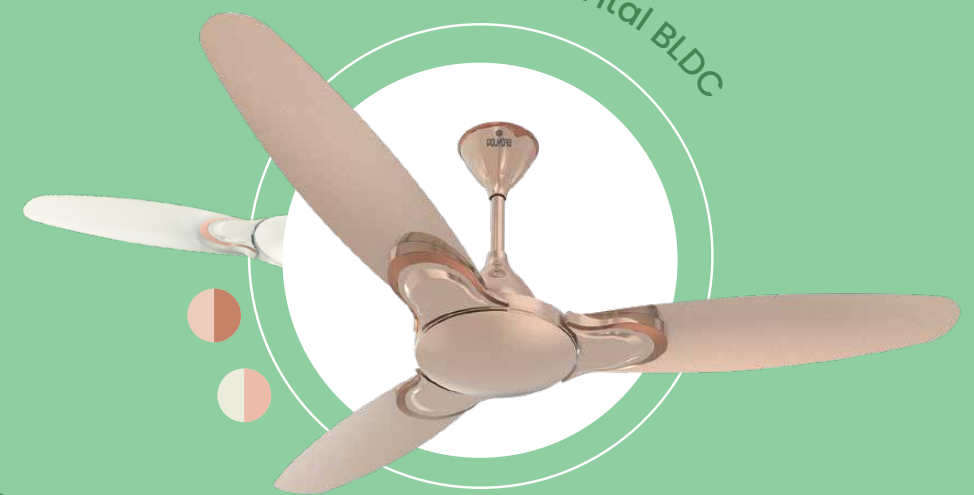

GREEN

All Green Range fans,
at a glance.

Series

Vital BLDC

CELEBRATION

Series

A classy range of sleek fans that give you the best of
minimal design and powerful features.