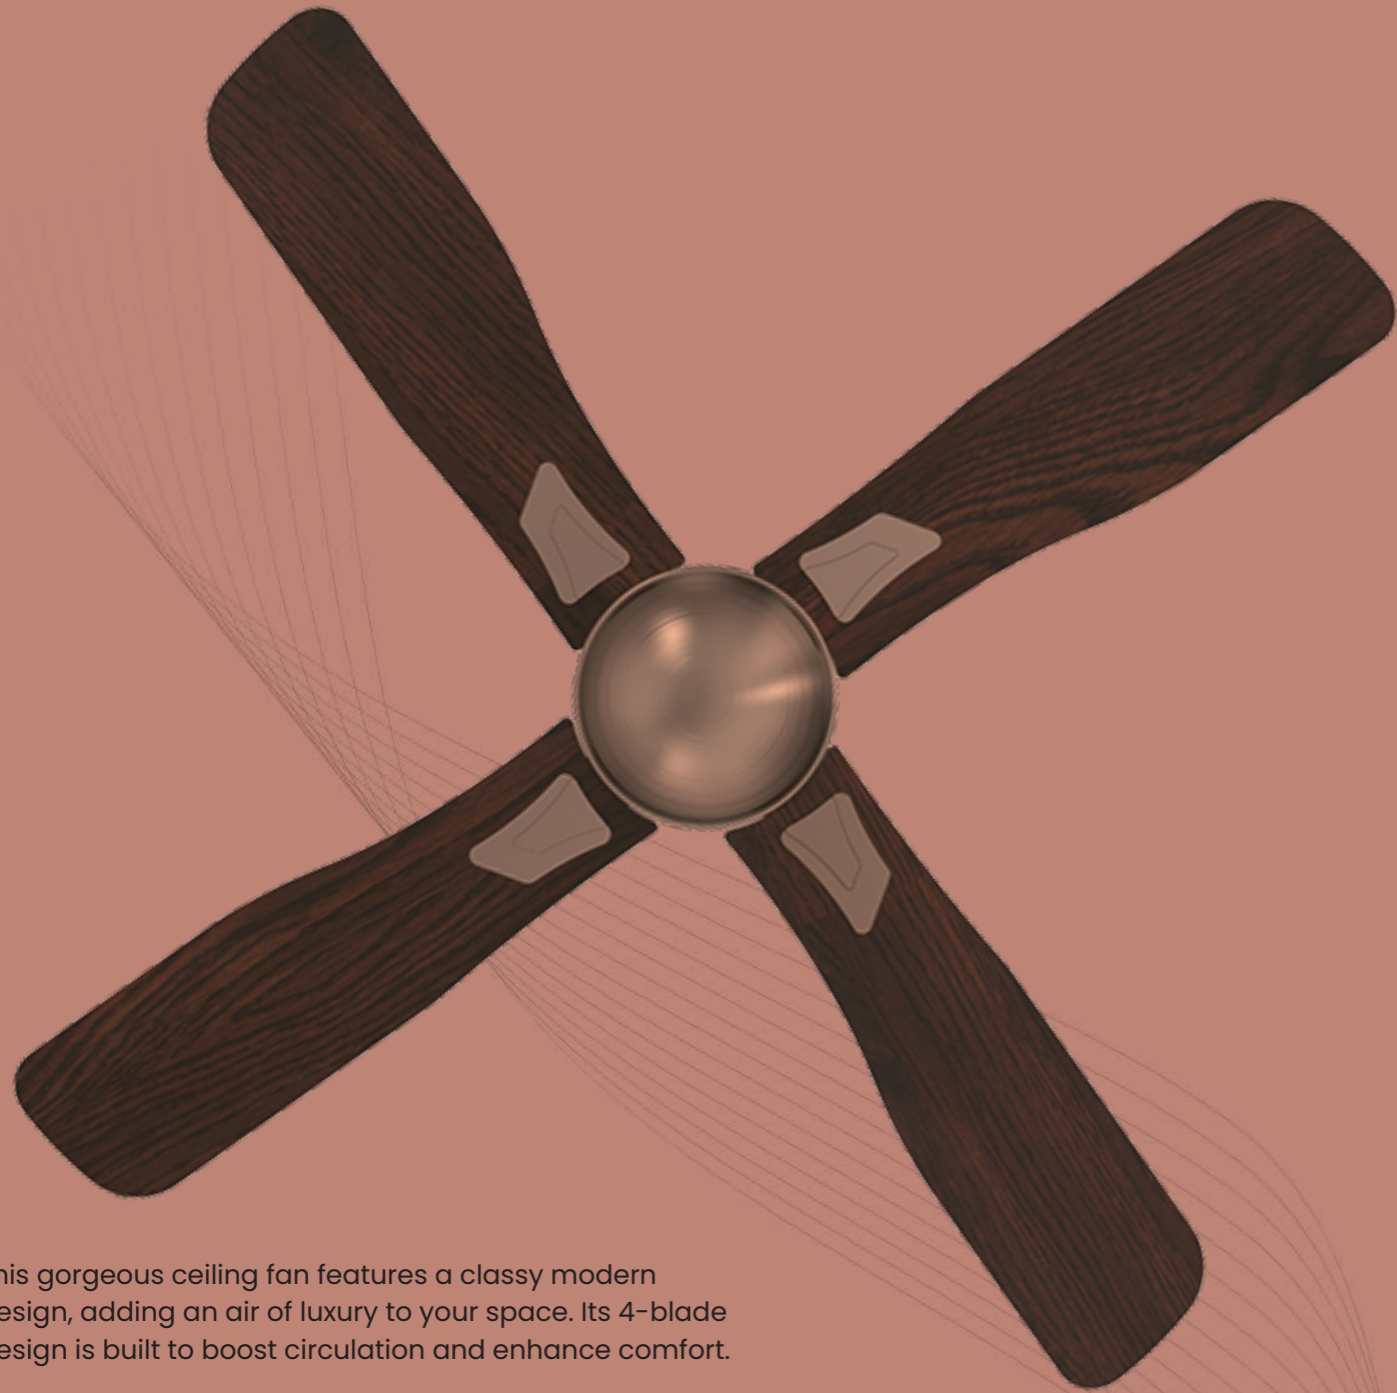

- Antique design • Wooden finish on blades
- Seamless body design • 2-year warranty

SUPERIA PETAL

Freshen up your interiors with this splendidly designed ceiling fan that comes with floral patterns and petal blades.

- Antique design • Wooden finish on blades
- Floral design with petal-shaped blades • 2-year warranty

SUPERIA QUADRO

This gorgeous ceiling fan features a classy modern design, adding an air of luxury to your space. Its 4-blade design is built to boost circulation and enhance comfort.