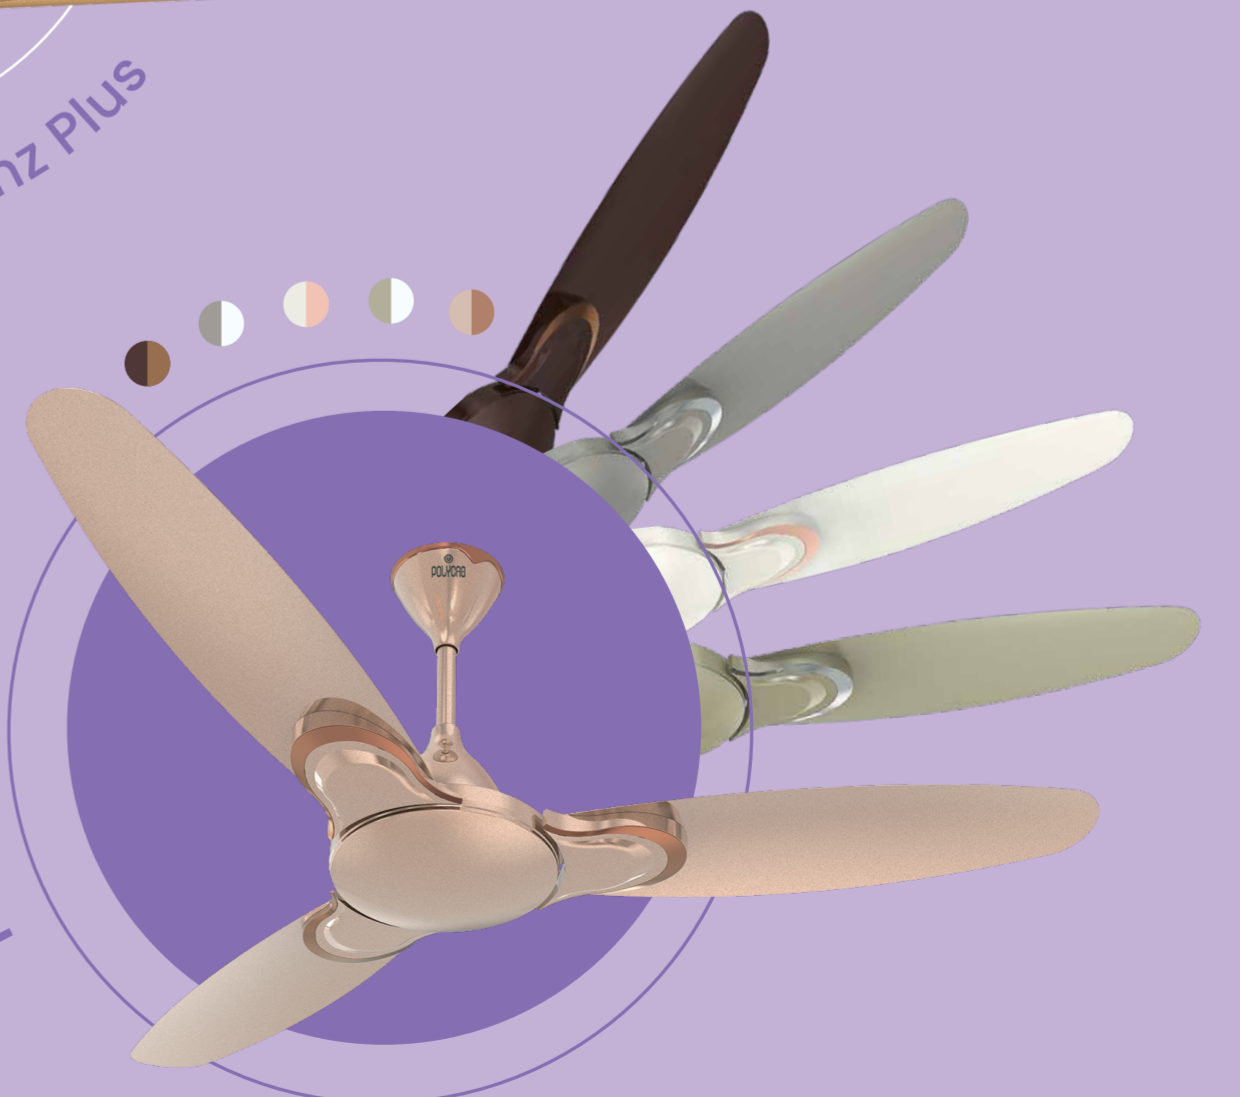

Eleganz Plus

Vital Petal