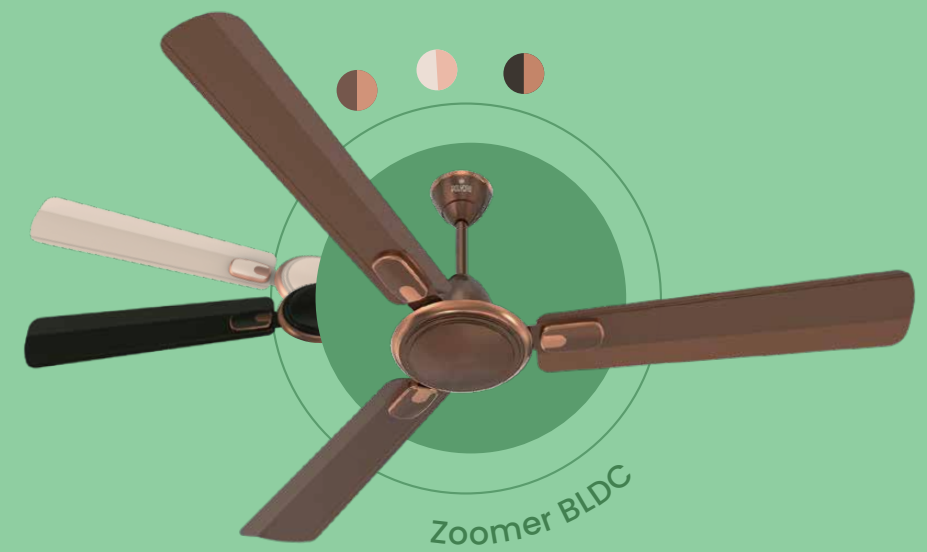

Zoomer BLDC