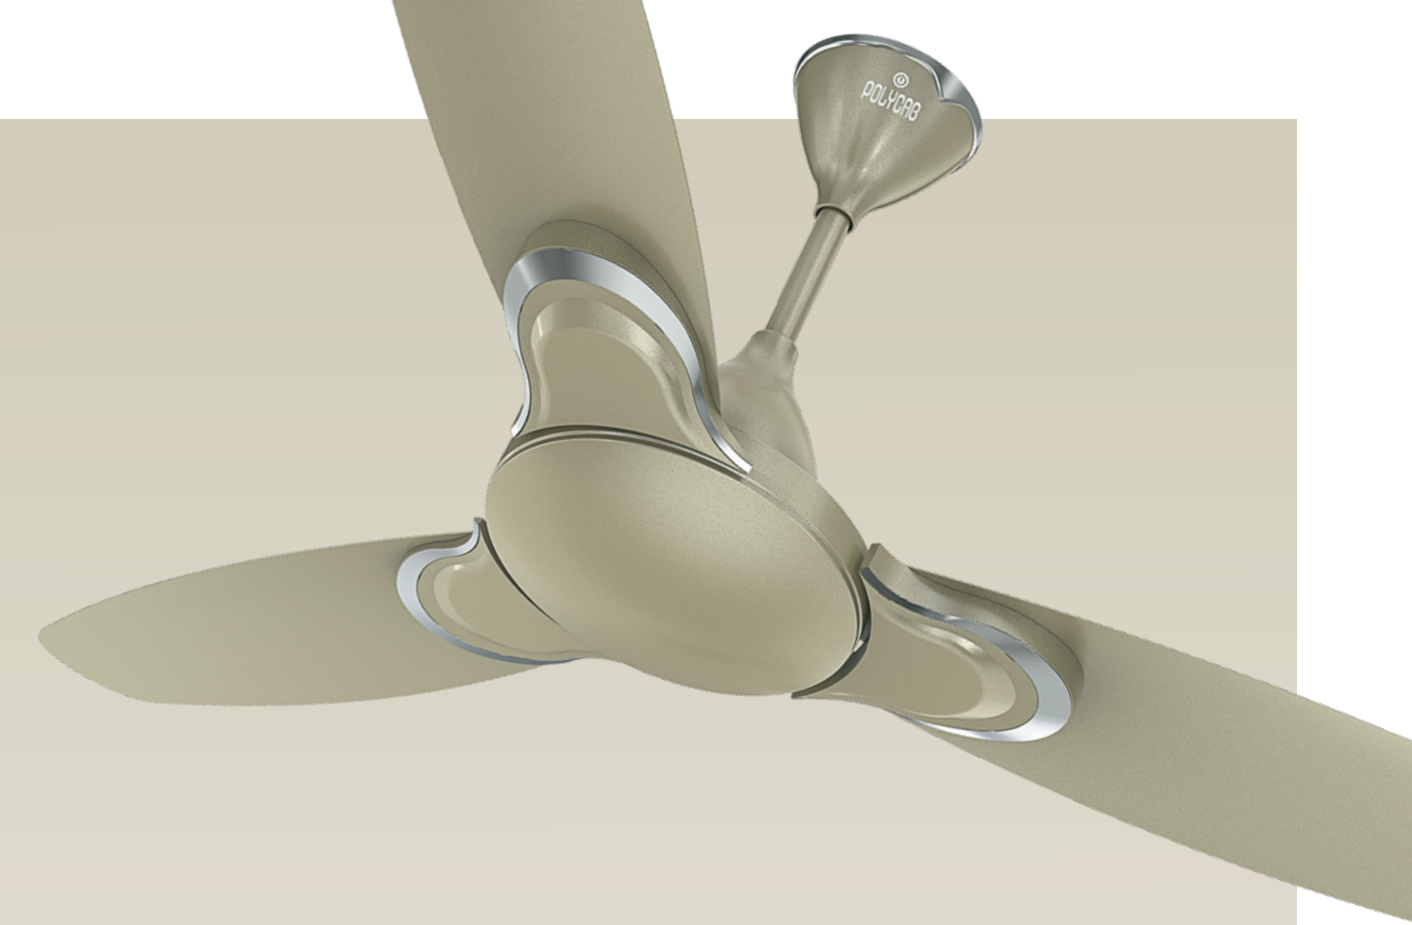

TECH

Series

All Tech Range fans,
at a glance.

GREEN

Series

An exquisite range of sleek fans that combine stunning looks with an energy efficient BLDC motor, to save up to 65% electricity*.

*Savings as compared to a 75W ceiling fan. Terms and Conditions apply.