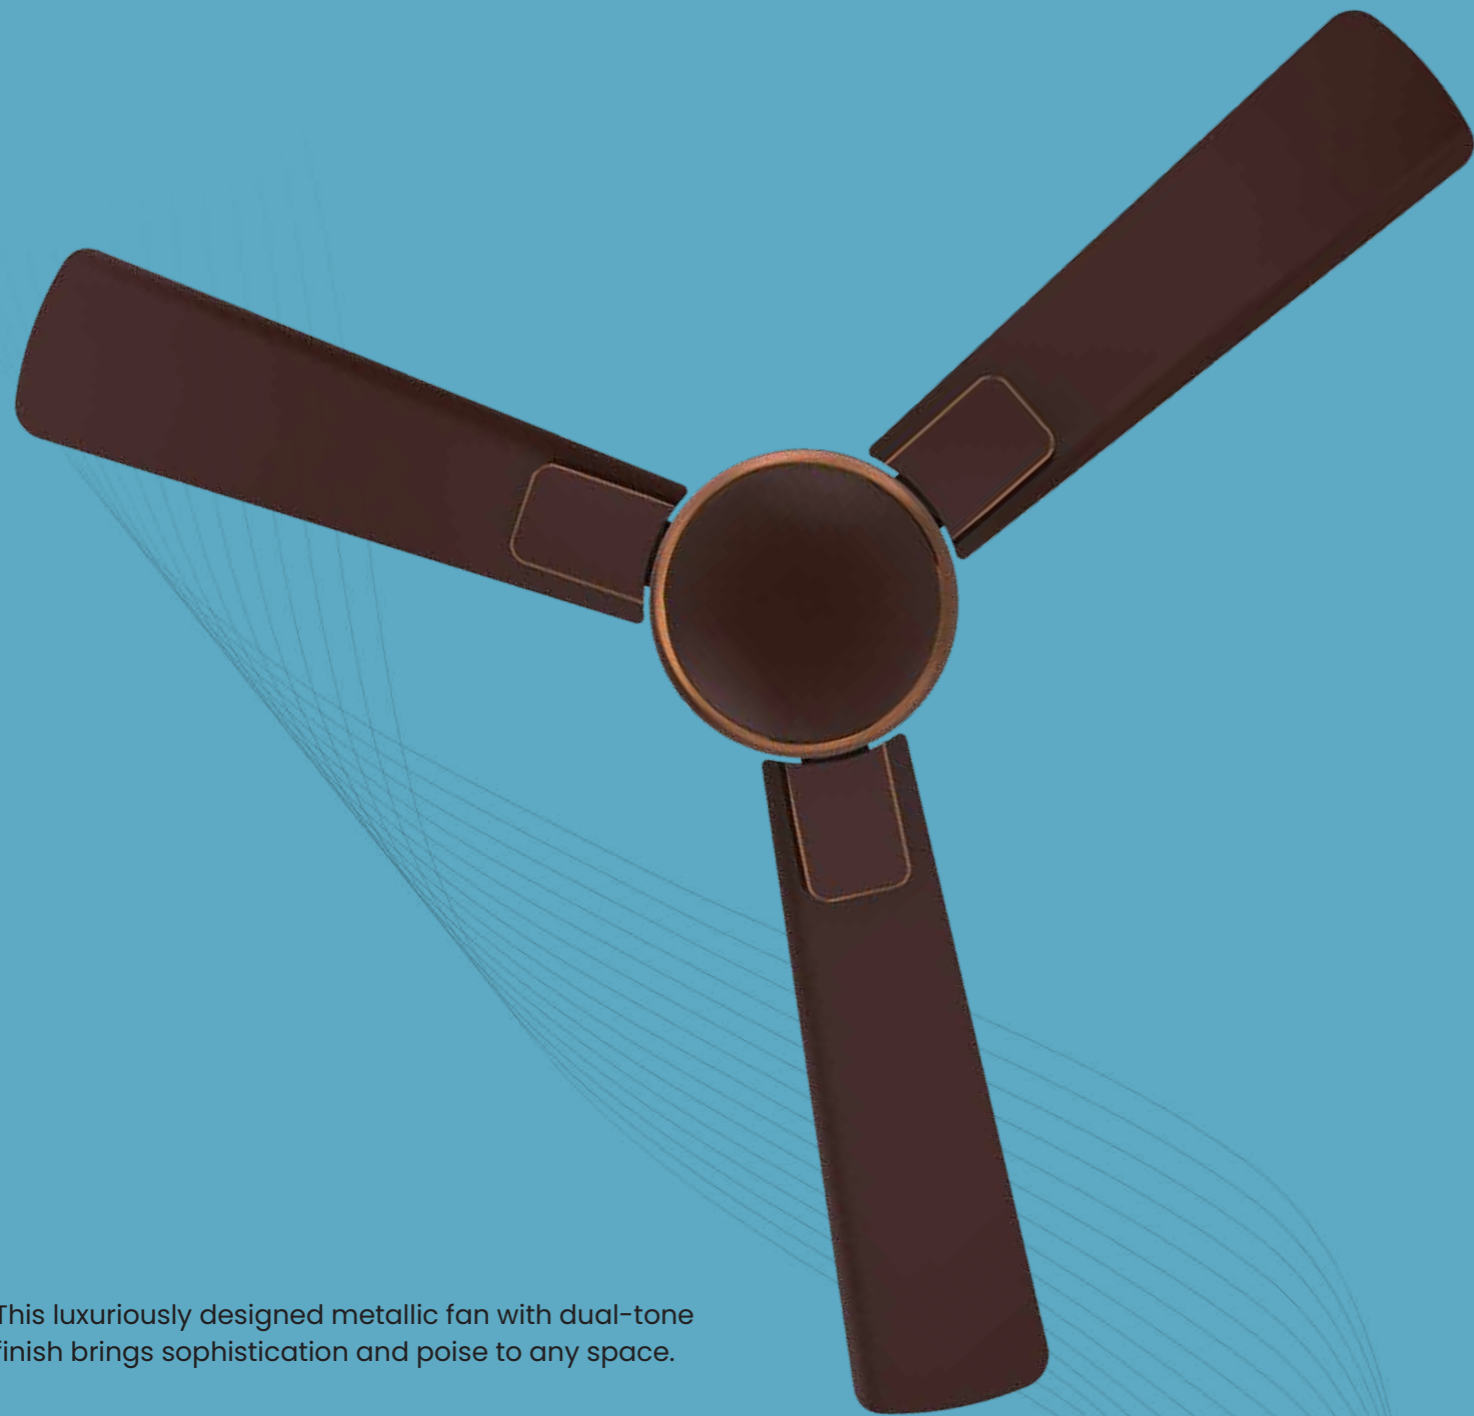

ELANZA

This luxuriously designed metallic fan with dual-tone finish brings sophistication and poise to any space.

- Rustproof blades • Broad blade design
- High-speed operation • 3-year warranty