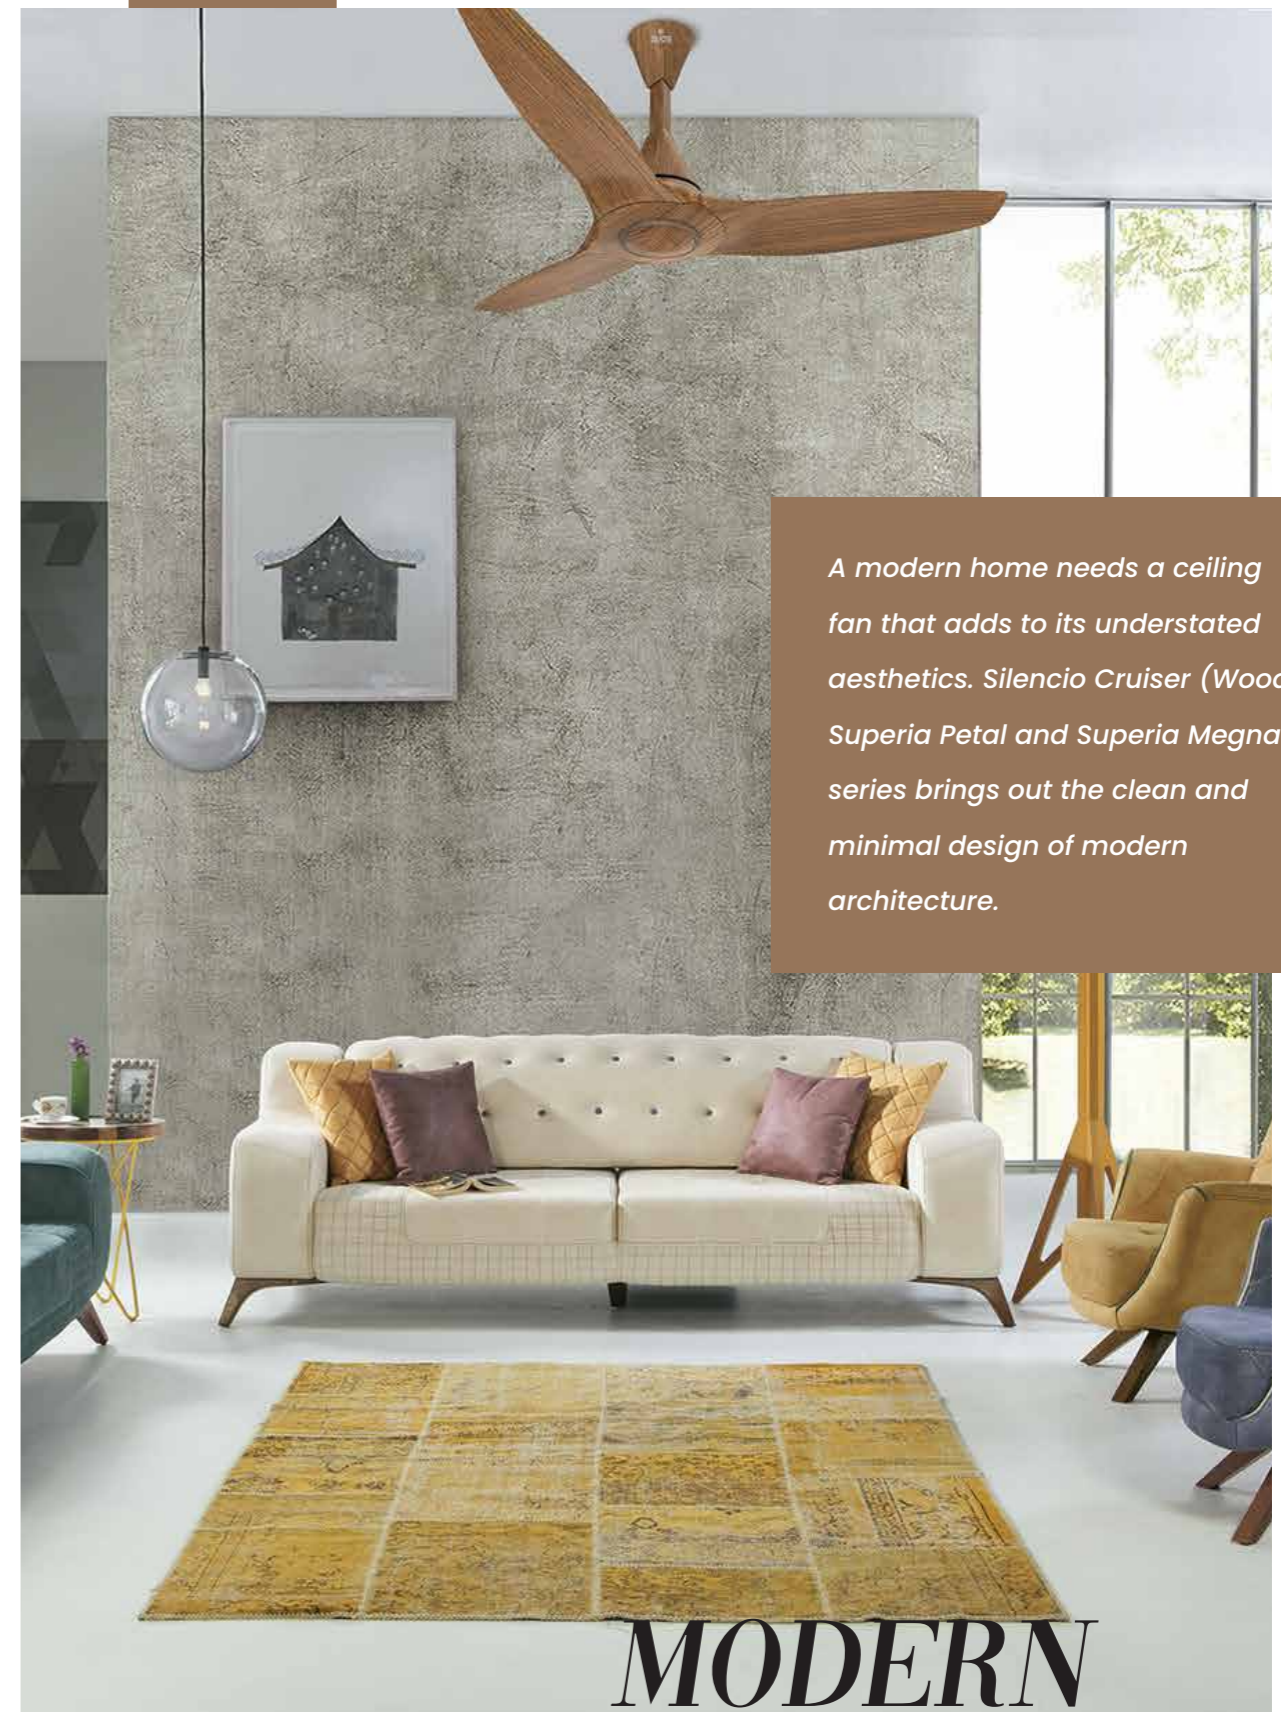

A modern home needs a ceiling fan that adds to its understated aesthetics. Silencio Cruiser (Wood), Superia Petal and Superia Megna series brings out the clean and minimal design of modern architecture.

MODERN ARCHITECTURE