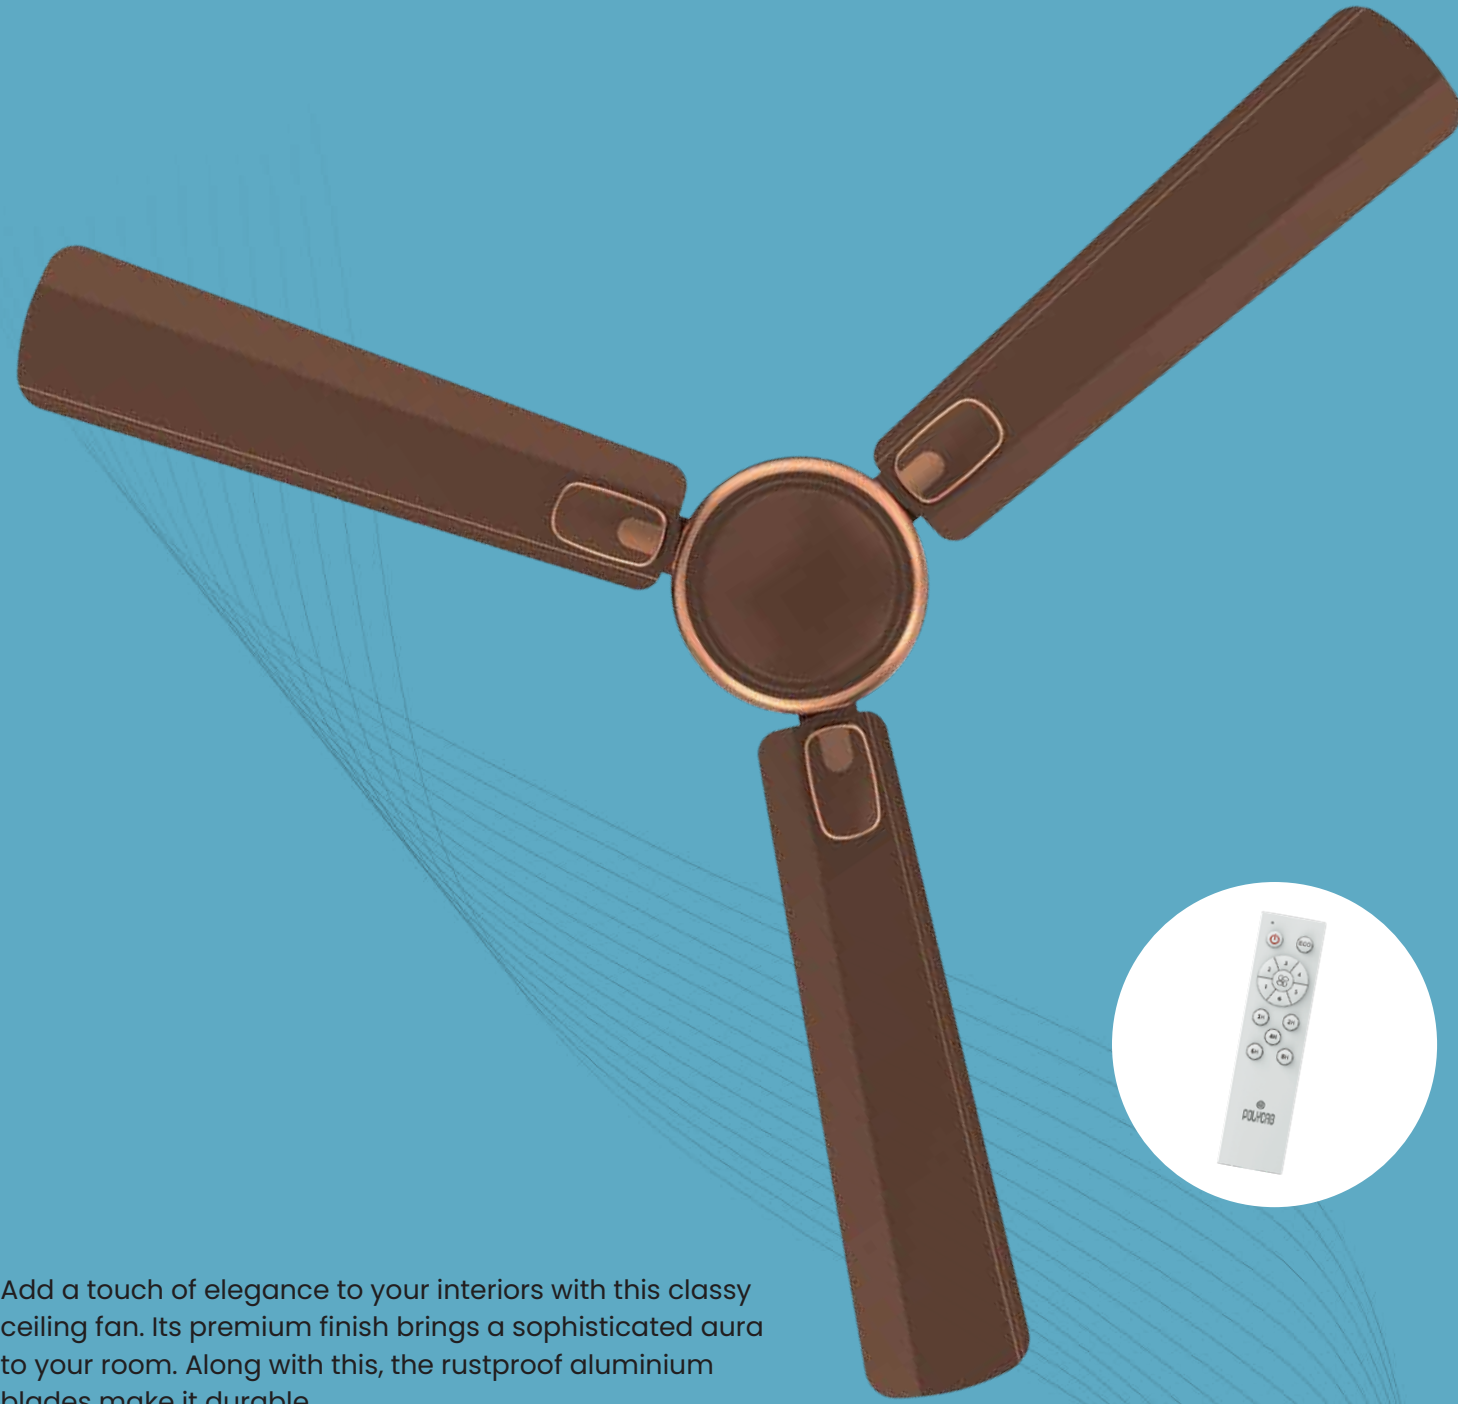

ZOOMER BLDC

Add a touch of elegance to your interiors with this classy ceiling fan. Its premium finish brings a sophisticated aura to your room. Along with this, the rustproof aluminium blades make it durable.

- Rustproof aluminium blades • Broad blade design
- High-speed operation • Saves up to 65% on your electricity bills*
- 3-year warranty

*Savings as compared to a 75W ceiling fan. Terms and Conditions apply.