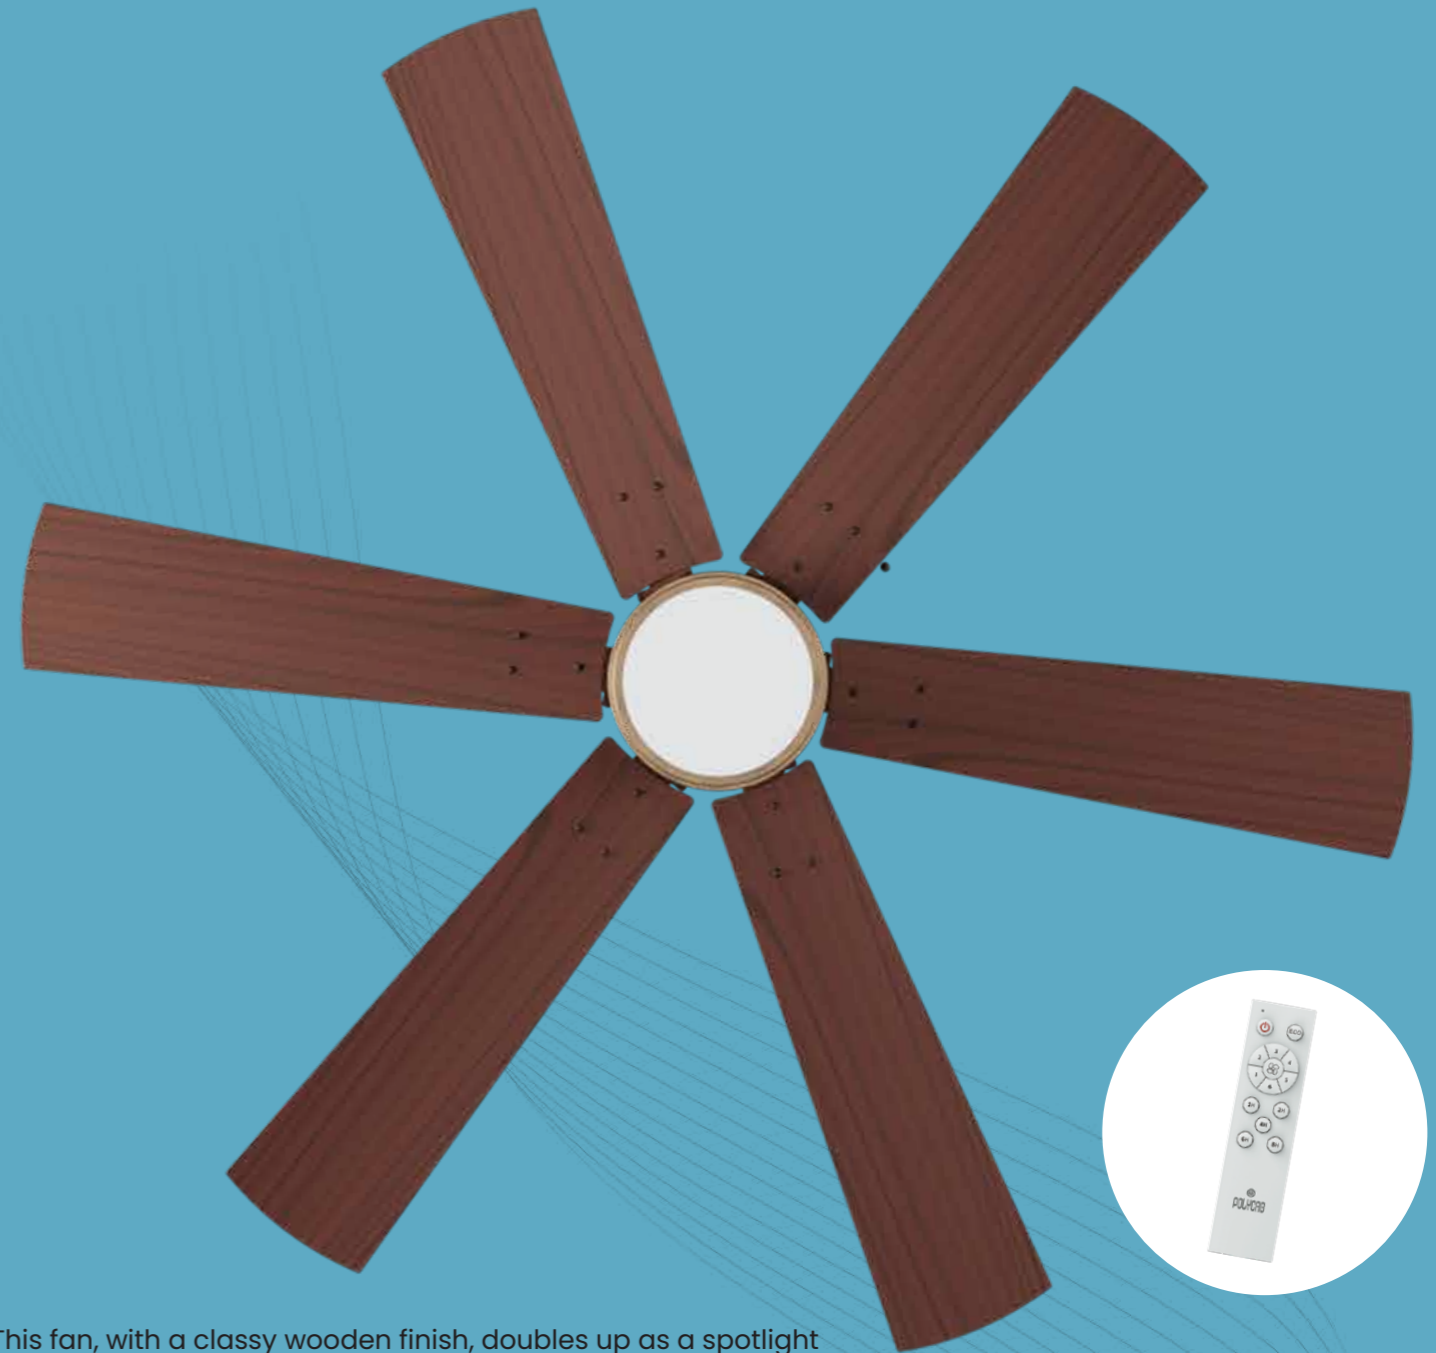

DIVINA *BLDC*

This fan, with a classy wooden finish, doubles up as a spotlight with a remote-controlled LED light, right at its centre. Choose from its 6 light colours and add a touch of glam instantly to your room. Its wide fan blades ensure there's a blissful breeze at every corner while the 6 elongated blades add an ornate look to your space.

- 6-blade design • Inbuilt LED underlight with 6 colours
- Remote-controlled • Energy-efficient BLDC motor
- 2-year warranty

Saves up to 65% on your electricity bills*