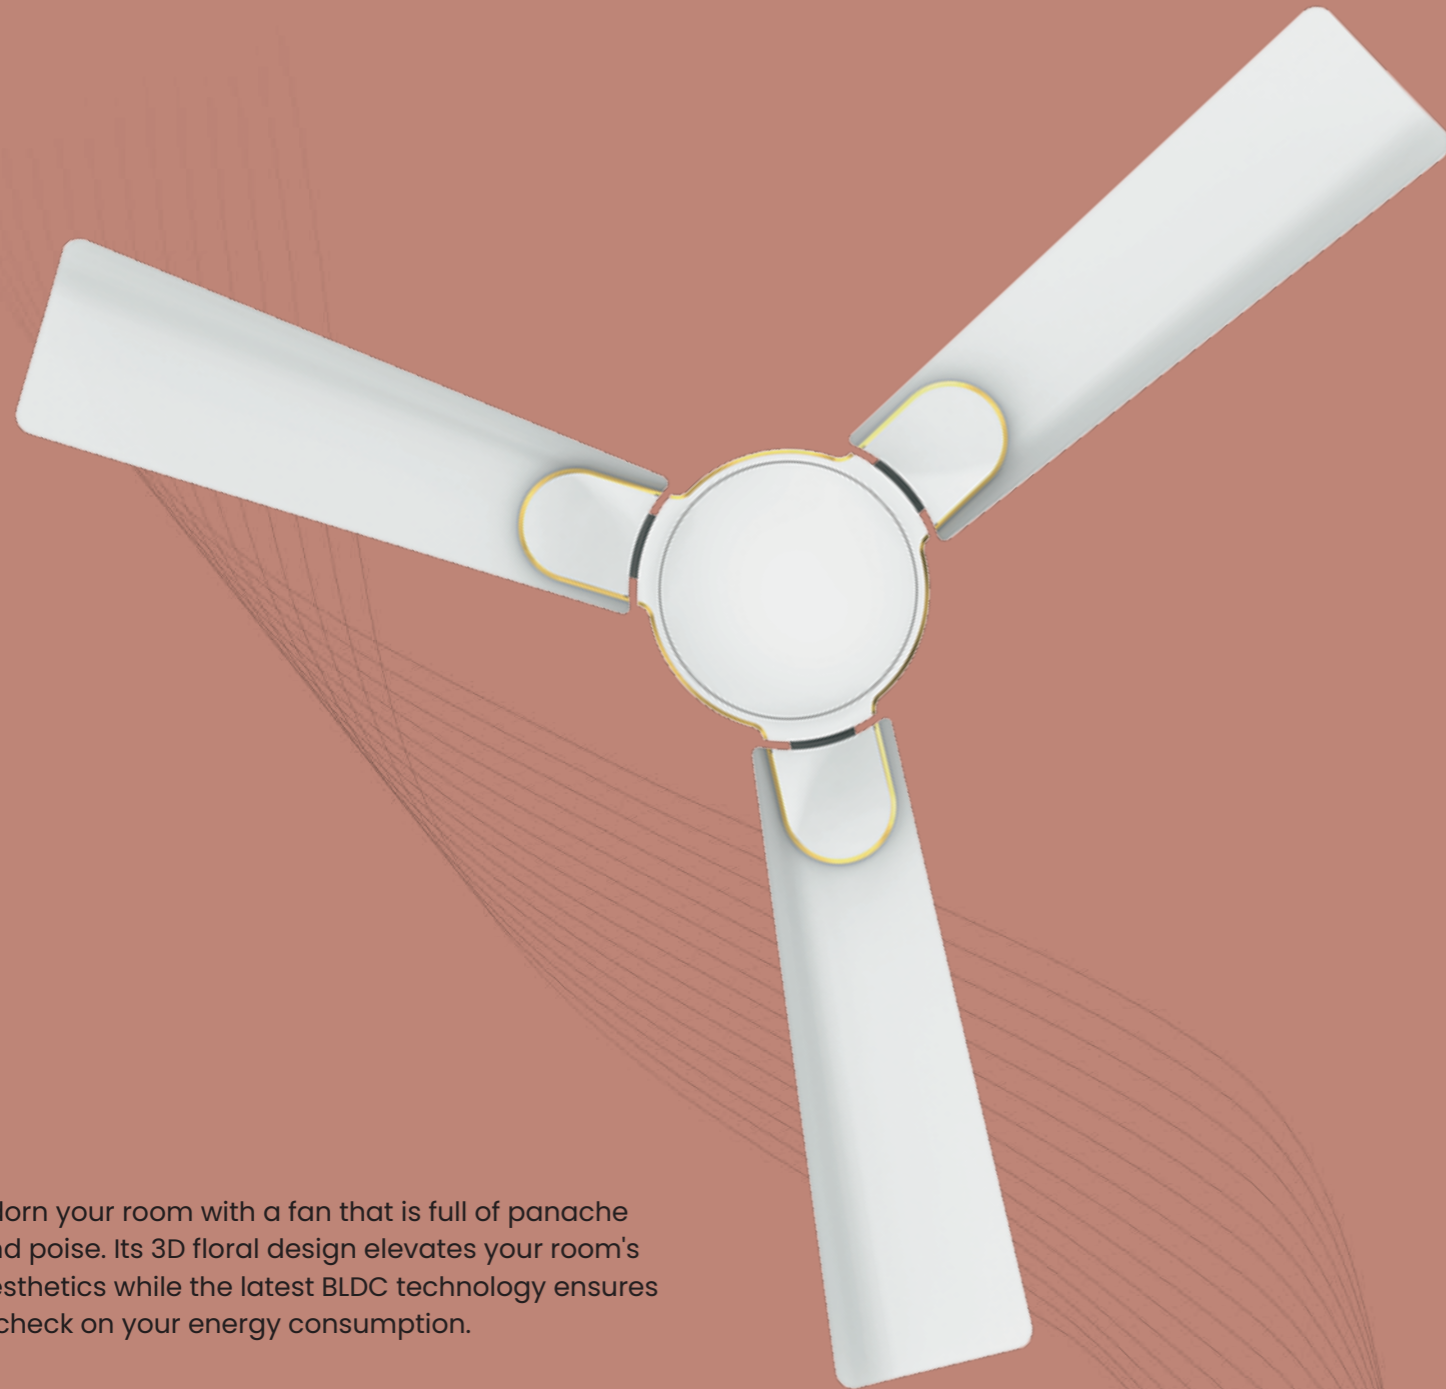

ELEGANZ

PEARL DESIGNER BLDC

Adorn your room with a fan that is full of panache and poise. Its 3D floral design elevates your room's aesthetics while the latest BLDC technology ensures a check on your energy consumption.

- Energy-efficient BLDC motor • Broad blade design
- Rustproof aluminium blades • Saves up to 65% on your electricity bills*
- 3-year warranty

*Savings as compared to a 75W ceiling fan. Terms and Conditions apply.