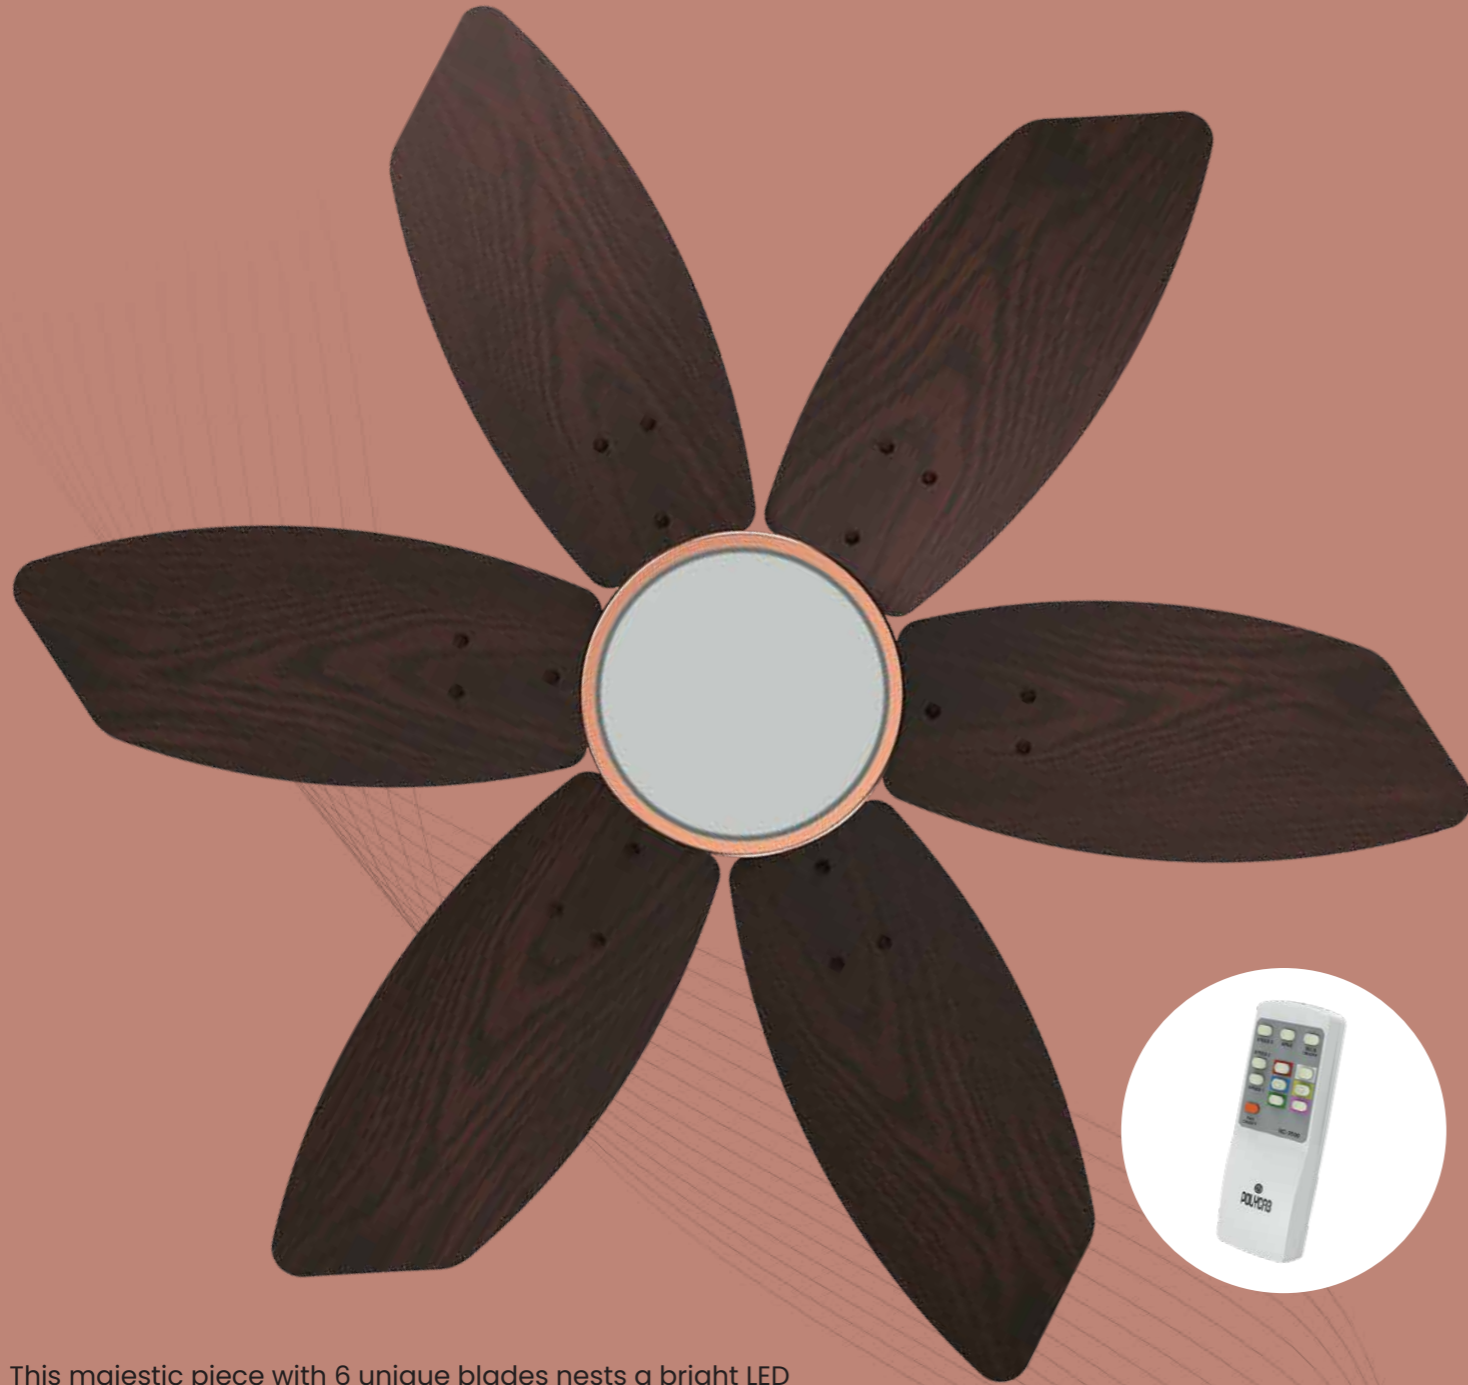

- Antique finish • Inbuilt LED underlight with 6 colours
- Remote-controlled • 2-year warranty

ANTIQU
COPPER
ROSEWOOD

ANTIQU
BRASS
DARKWOOD

WHITE

SUPERIA SP03

This majestic piece with 6 unique blades nests a bright LED light within its body. The light comes with multiple colour modes which can be adjusted using a remote-control, making this piece a perfect fit for any patio or sit-out area.