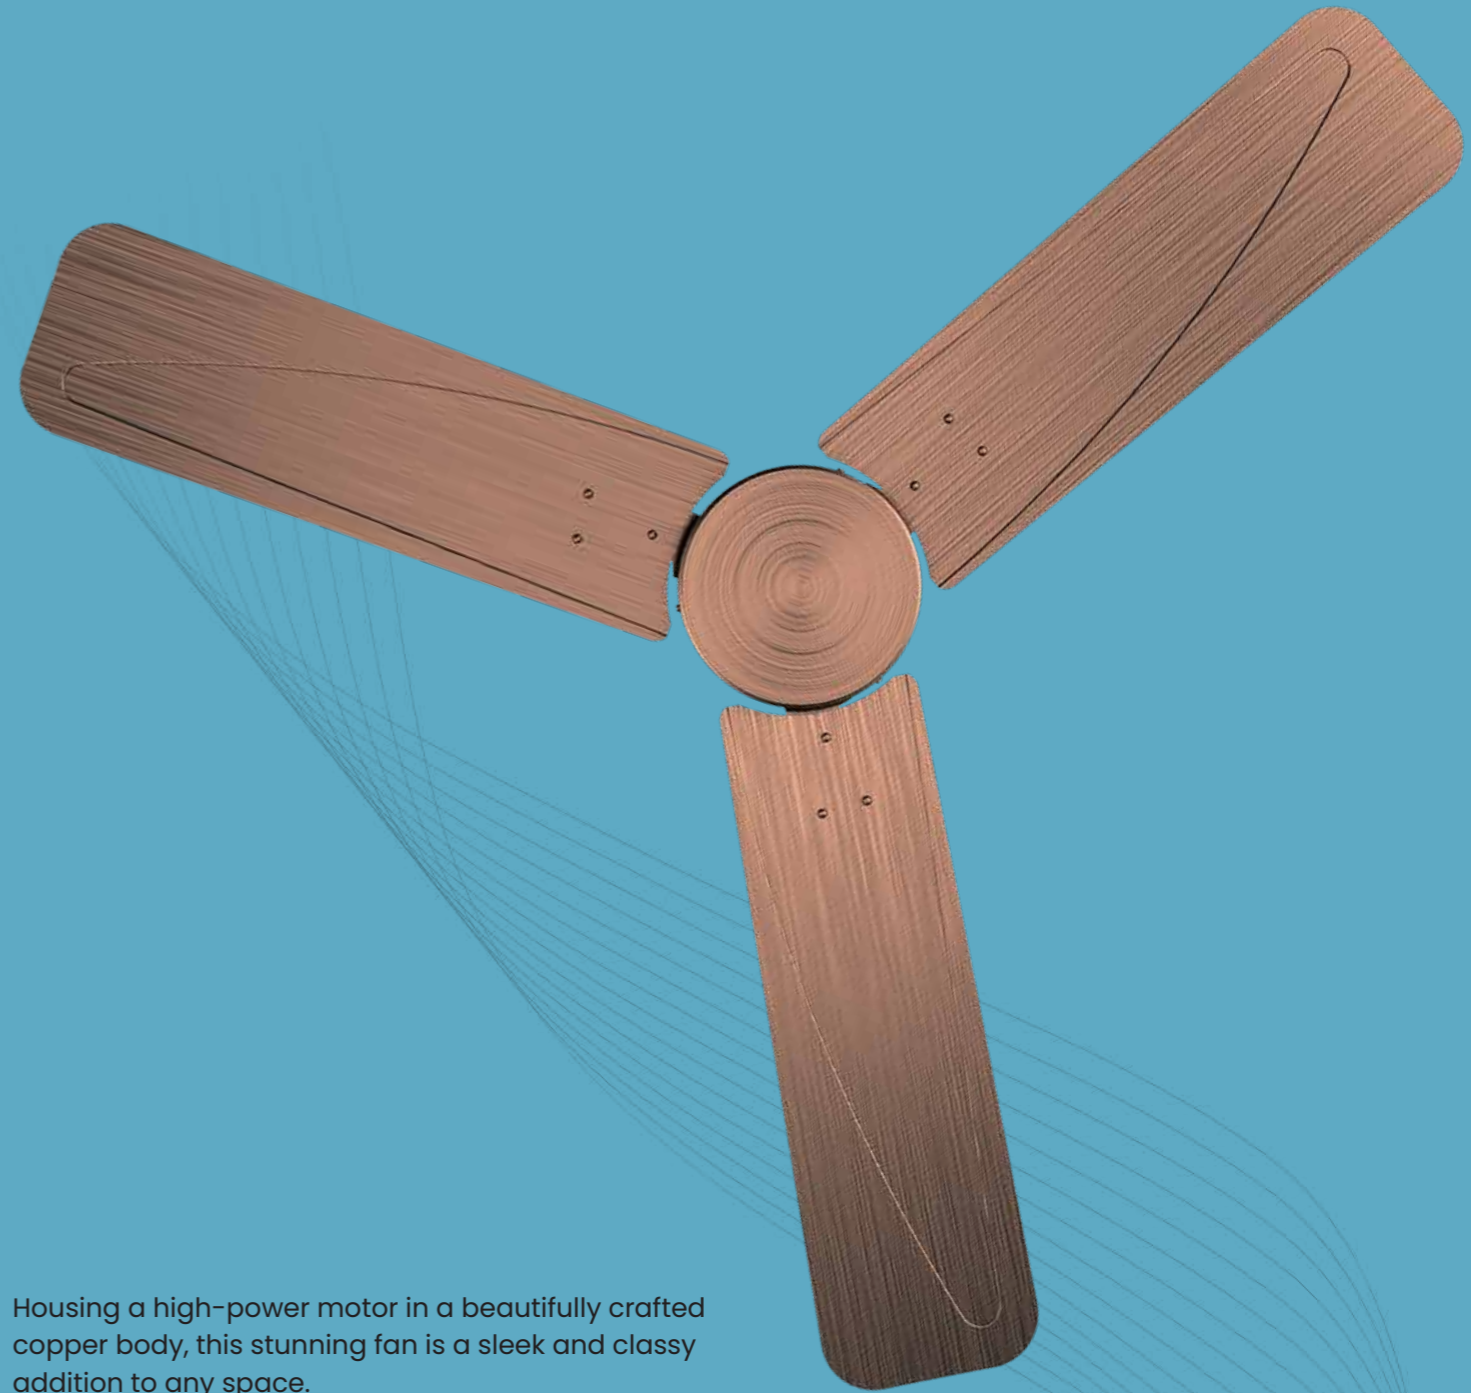

SUPERIA SP07

Housing a high-power motor in a beautifully crafted copper body, this stunning fan is a sleek and classy addition to any space.

- Premium metallic finish • Seamless body design
- High air coverage • 2-year warranty