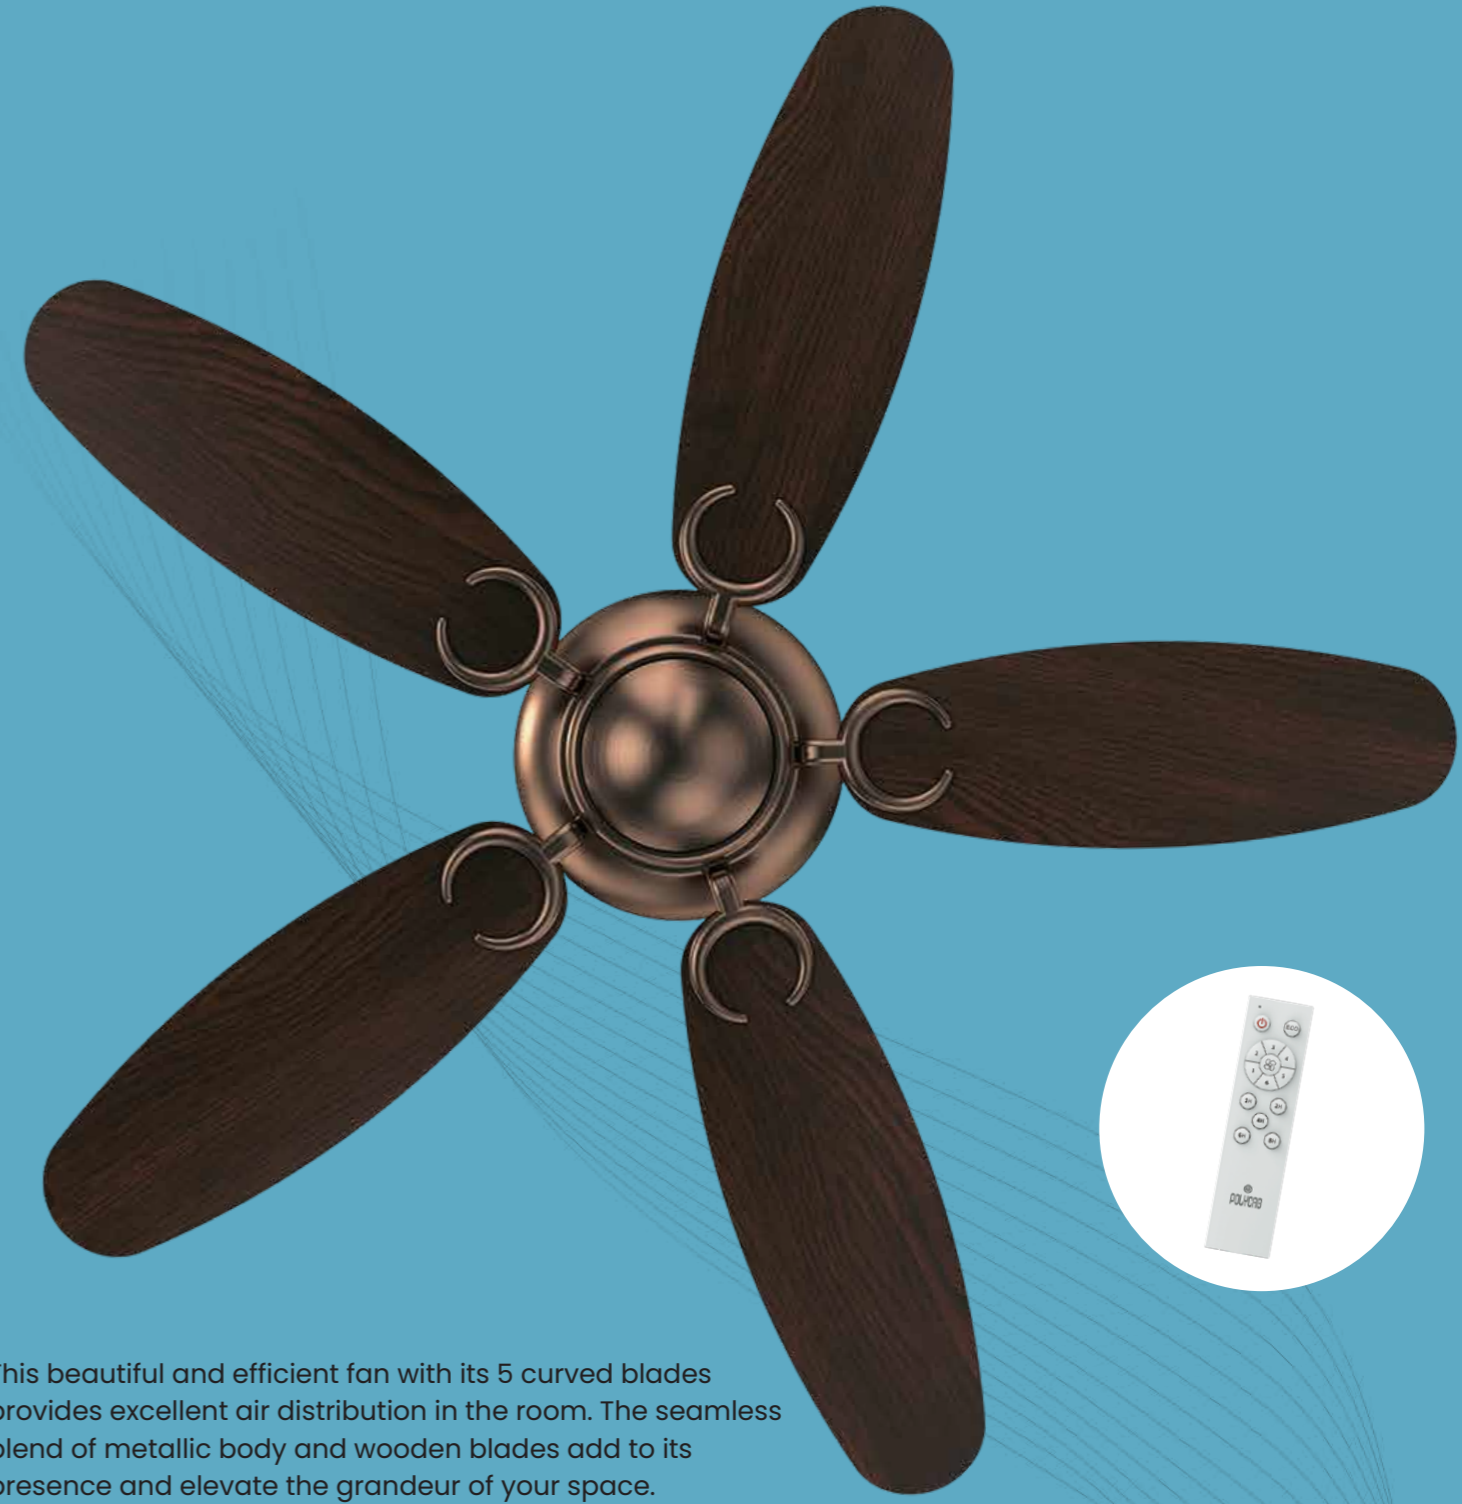

SUPERIA SP04 BLDC

This beautiful and efficient fan with its 5 curved blades provides excellent air distribution in the room. The seamless blend of metallic body and wooden blades add to its presence and elevate the grandeur of your space.

- Aerodynamic blades • Antique finish
- 5-blade design • 2-year warranty
- Energy-efficient BLDC motor

*Savings as compared to a 75W ceiling fan. Terms and Conditions apply.